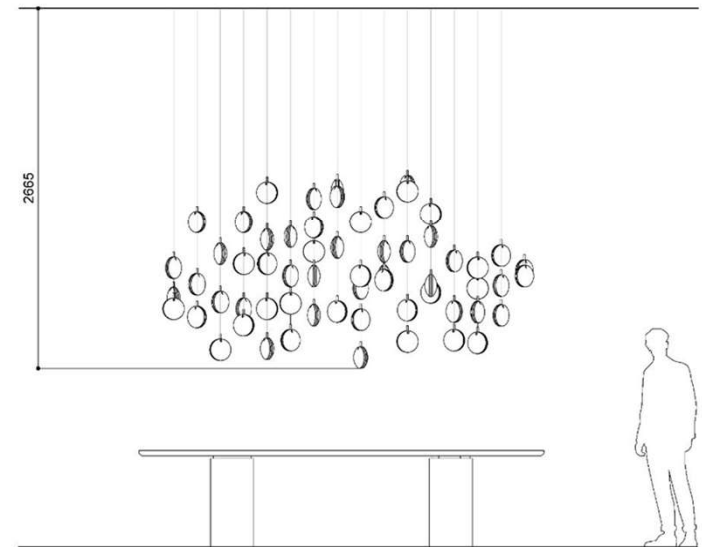

Lens / SOFA / CLOUD / 50 pcs

Lens / SOFA / CLOUD / 89 pcs

Lens / STAIRS / GRAPS / 52 pcs

Lens / STAIRS / GRAPS / 77 pcs

Lens / STAIRS / GRAPS / 96 pcs

Installation of 1024 pcs of Lens

Installation of 1000 pcs of Lens