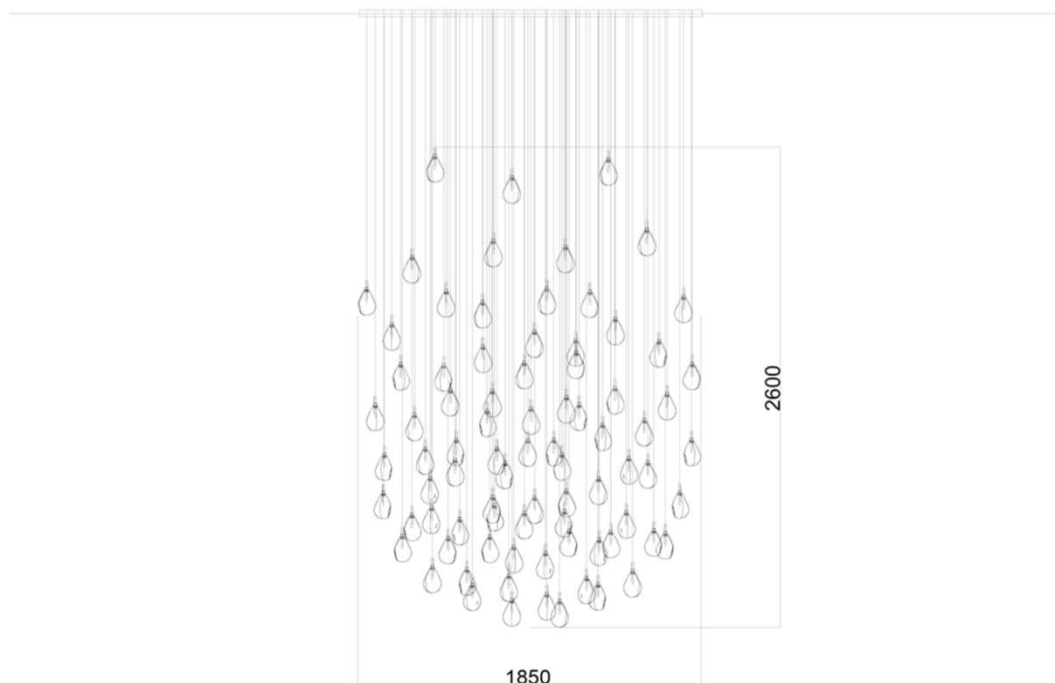

Installation of 136 pcs of Soap mini

Installation of 136 pcs of Soap mini

Installation of 80 pcs of Soap mini

Installation of 80 pcs of Soap mini

Installation of 135 pcs of Soap mini

Installation of 135 pcs of Soap mini