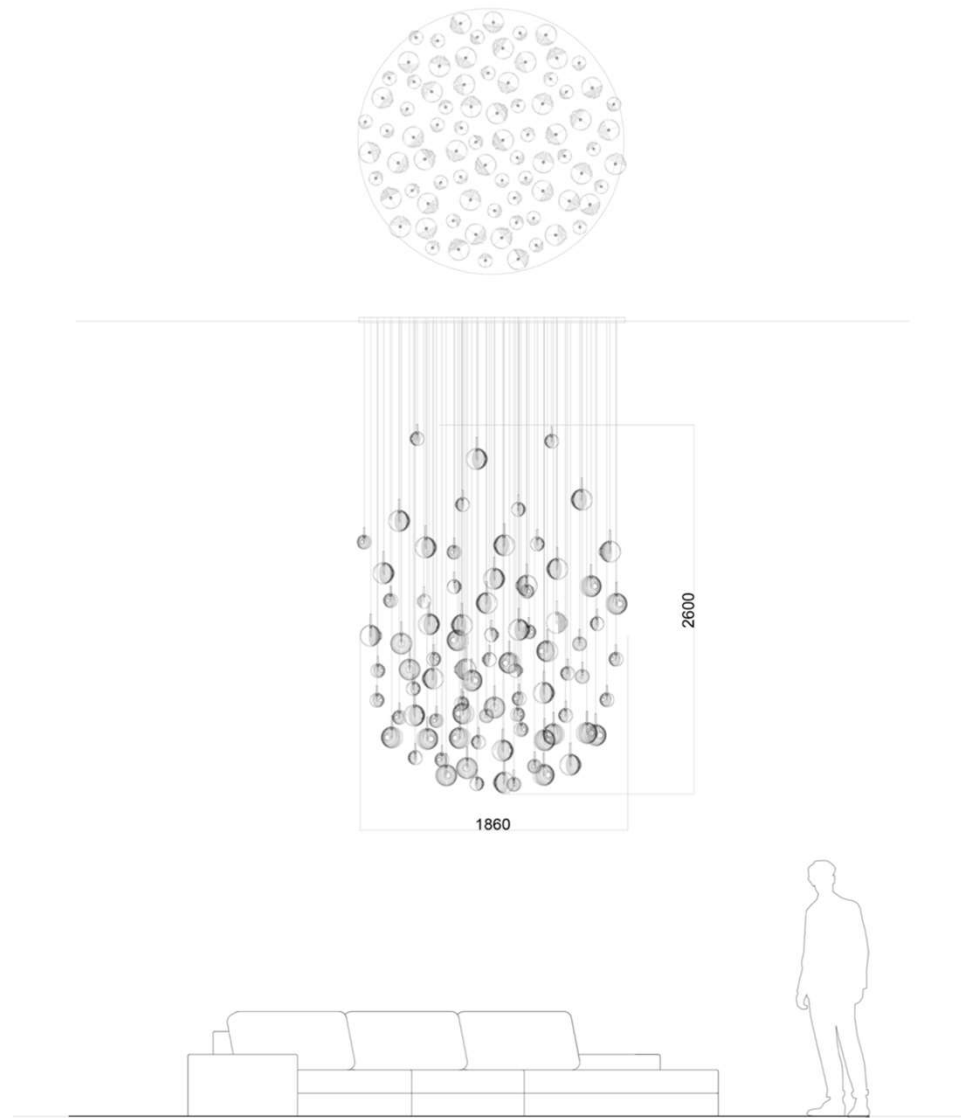

Installation of 180 pcs of Dark and Bright star

Installation of 180 pcs of Dark and Bright star

Installation of 136 pcs of Dark and Bright star

Installation of 136 pcs of Dark and Bright star

Installation of 80 pcs of Dark and Bright star