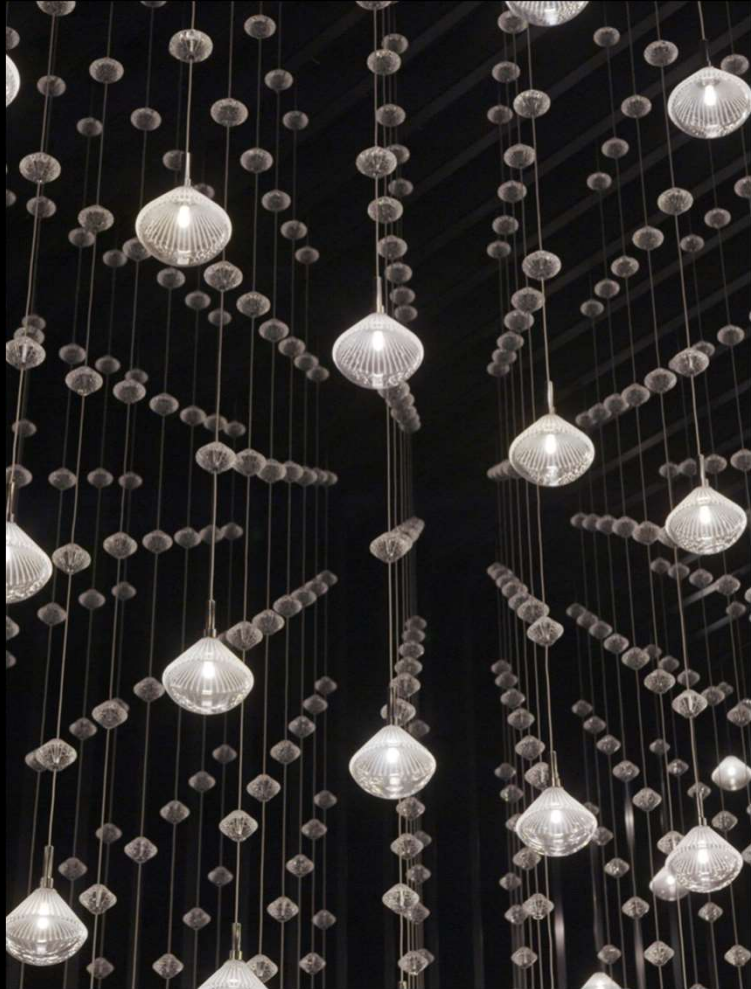

Stellar Dust installation