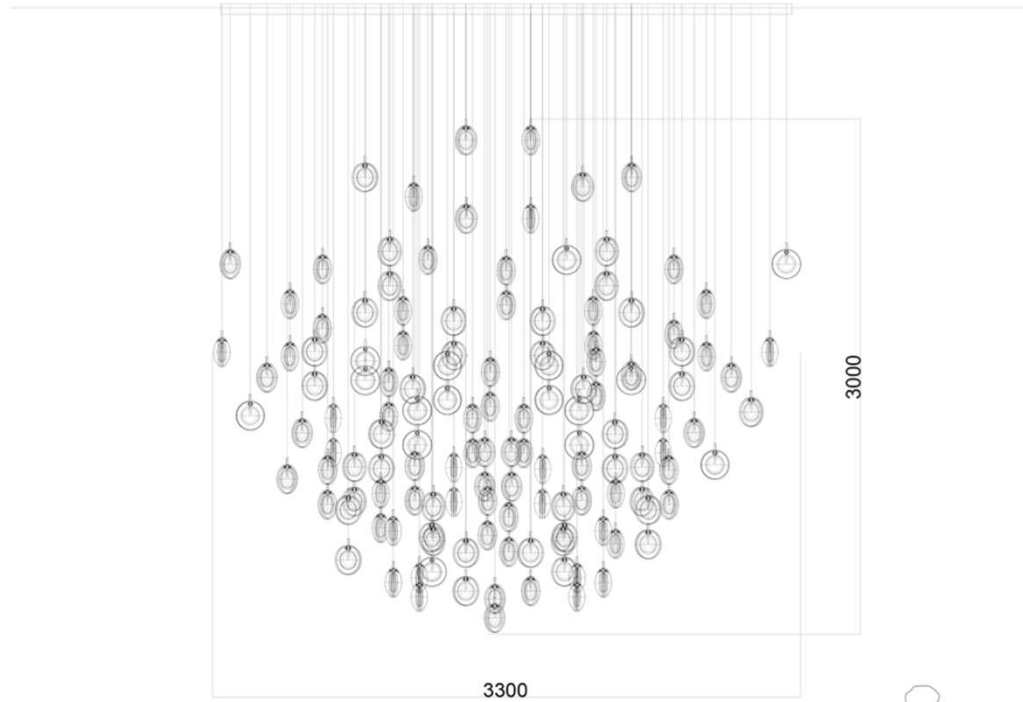

Installation of pcs of Lens

Installation of 380 pcs of Lens

Installation of 50 pcs of Lens

Installation of 50 pcs of Lens

Installation of 80 pcs of Lens

Installation of 80 pcs of Lens

Installation of 135 pcs of Lens