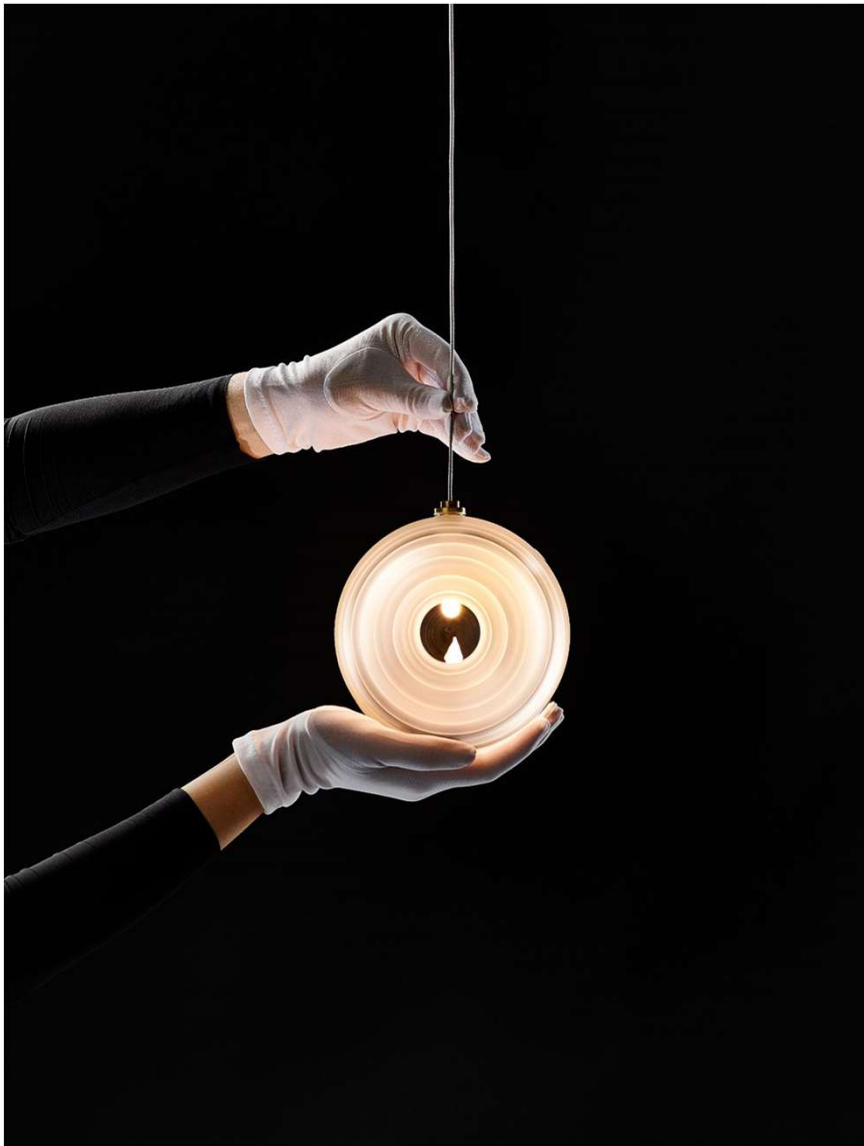

Installation of 5 pcs of Tim

Installation of 21 pcs of Soap

bomma constellation

Bomma Constellation overview

Dark & Bright star

Production

Inspiration

Bomma Catalogue 2021 | Canopy of 26 pcs