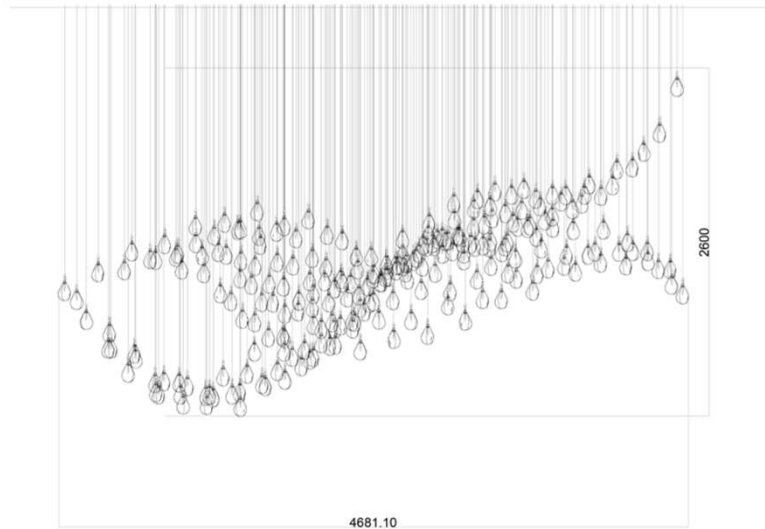

Installation of 26 pcs of Soap mini

Installation of 26 pcs of Soap mini

Installation of 210 pcs of Soap mini

Installation of 240 pcs of Soap mini

Installation of 240 pcs of Soap mini

Installation of 50 pcs of Soap mini