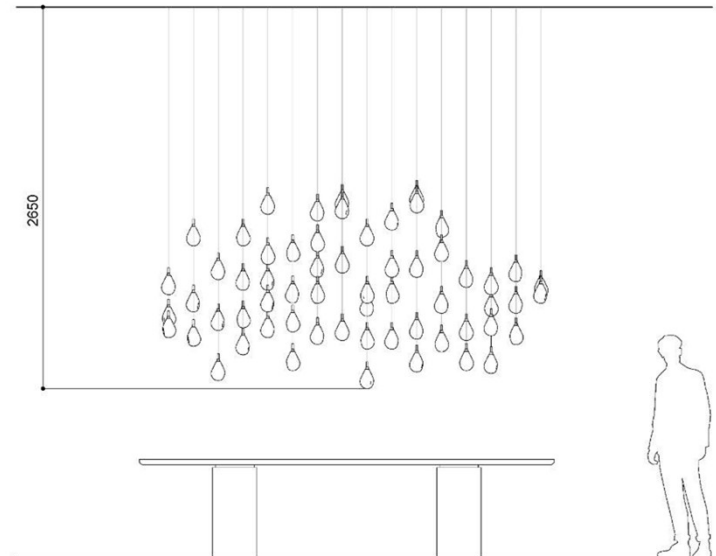

Soap / TABLE / CLOUD / 61 pcs

Soap / STAIRS / GRAPS / 52 pcs

Soap / STAIRS / GRAPS / 77 pcs

Soap / STAIRS / GRAPS / 96 pcs

Soap / STAIRS / WATERFALL / 143 pcs

Soap / SOFA / RAY / 100 pcs

Soap / SOFA / Cloud / 50 pcs