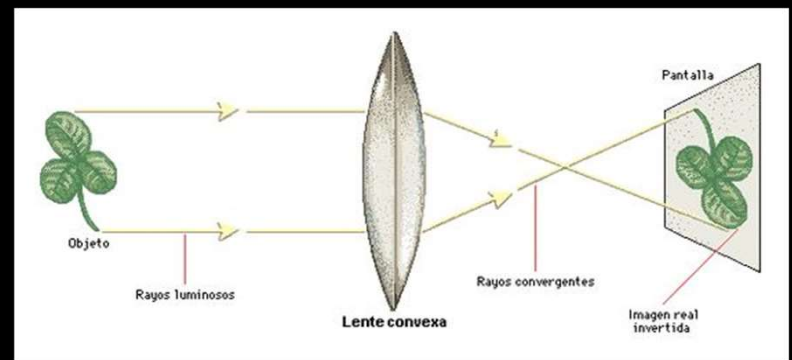

Installation of 26 pcs of Dark and Bright star

Installation of 26 pcs of Dark and Bright st:

Installation of 240 pcs of Dark and Bright star

Installation of 240 pcs of Dark and Bright star

Lens

Production

Inspiration