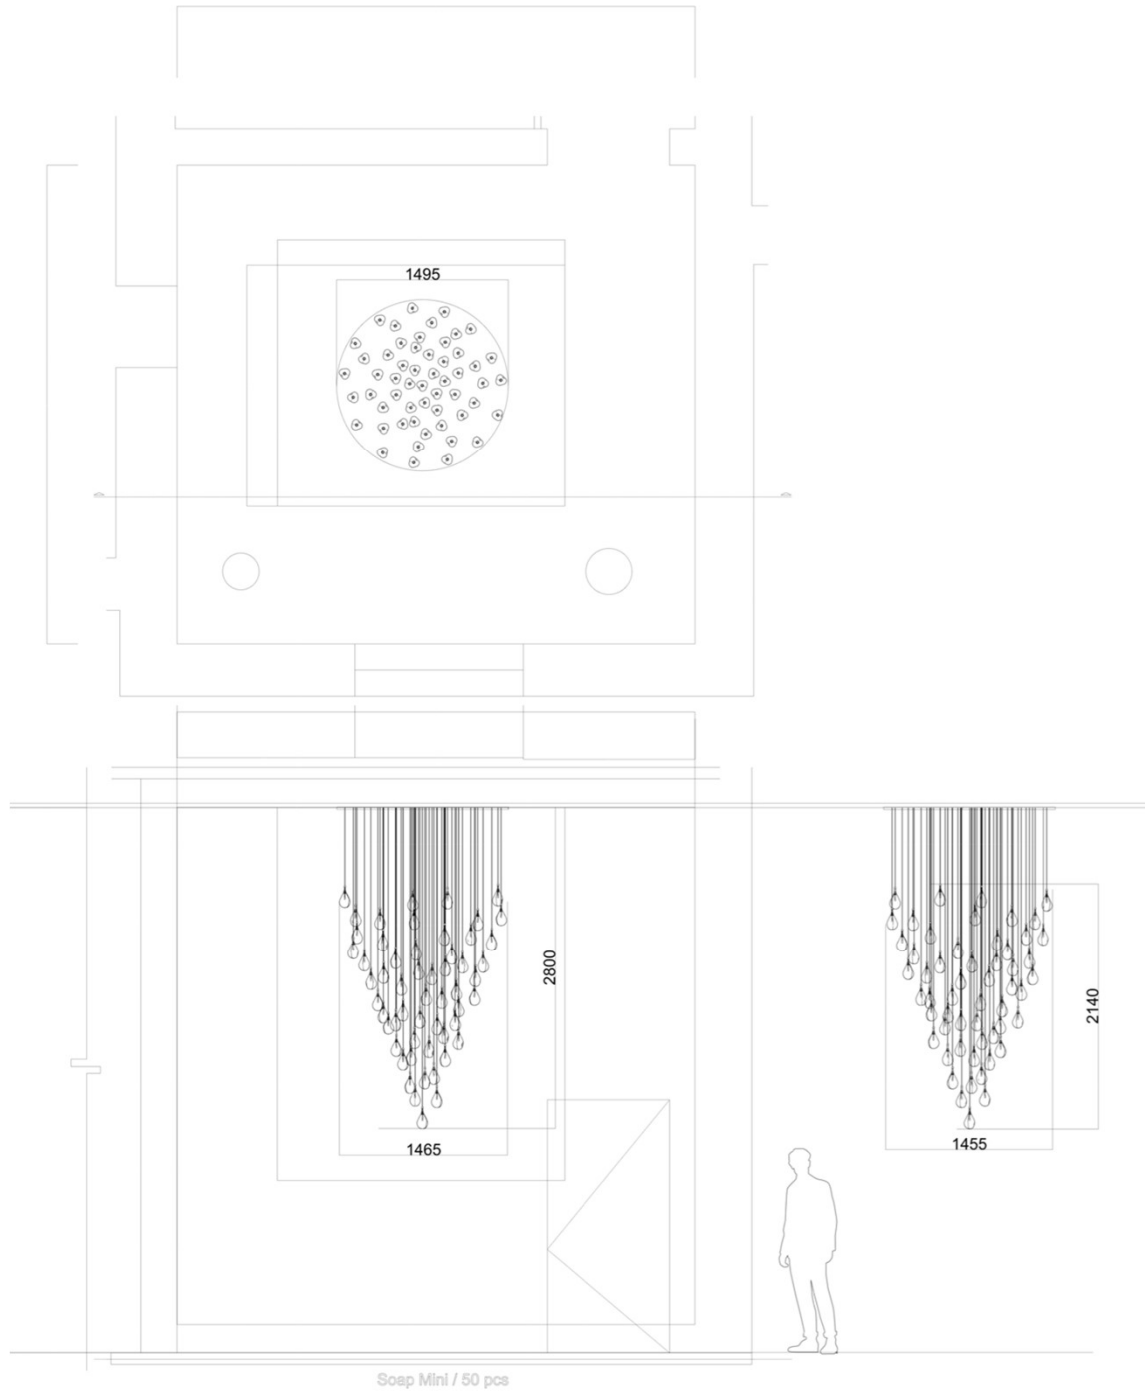

Installation of 26 pcs of Soap mini

Installation of 26 pcs of Soap mini

Installation of 210 pcs of Soap mini

Installation of 240 pcs of Soap mini

Installation of 240 pcs of Soap mini

Installation of 50 pcs of Soap mini