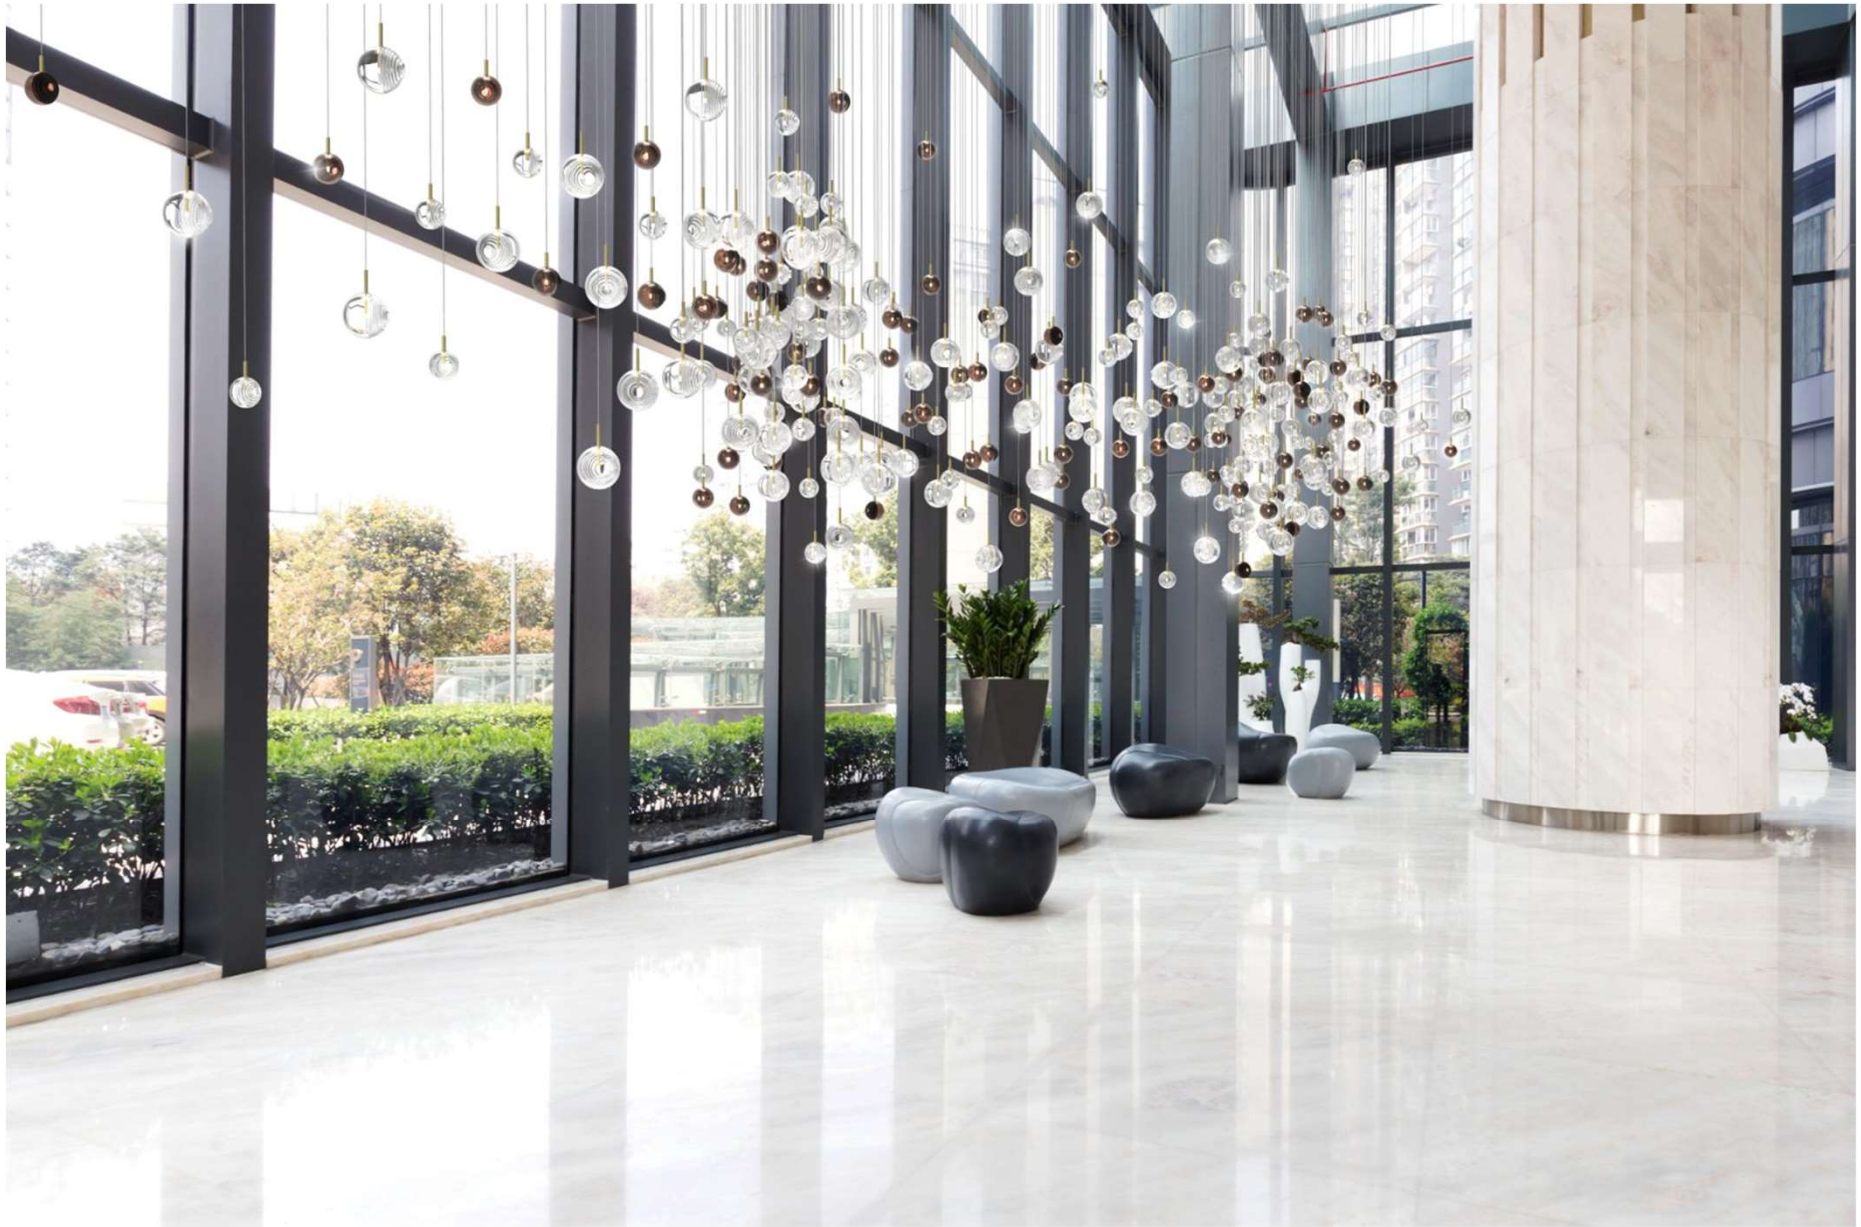

Star / STAIRS / GRAPES / 77 pcs

Star / STAIRS / GRAPES / 96 pcs

Installation of 350 pcs of Dark and Bright star

Installation of 350 pcs of Dark and Bright star

Installation of 350 pcs of Dark and Bright star