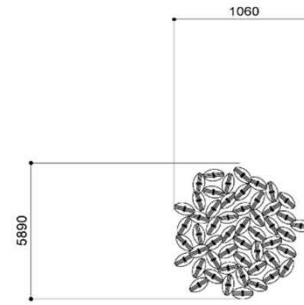

Lens / SOFA / CLOUD / 50 pcs

Lens / SOFA / CLOUD / 89 pcs

Lens / STAIRS / GRAPS / 52 pcs

Lens / STAIRS / GRAPS / 77 pcs

Lens / STAIRS / GRAPS / 96 pcs

Installation of 1024 pcs of Lens

Installation of 1000 pcs of Lens