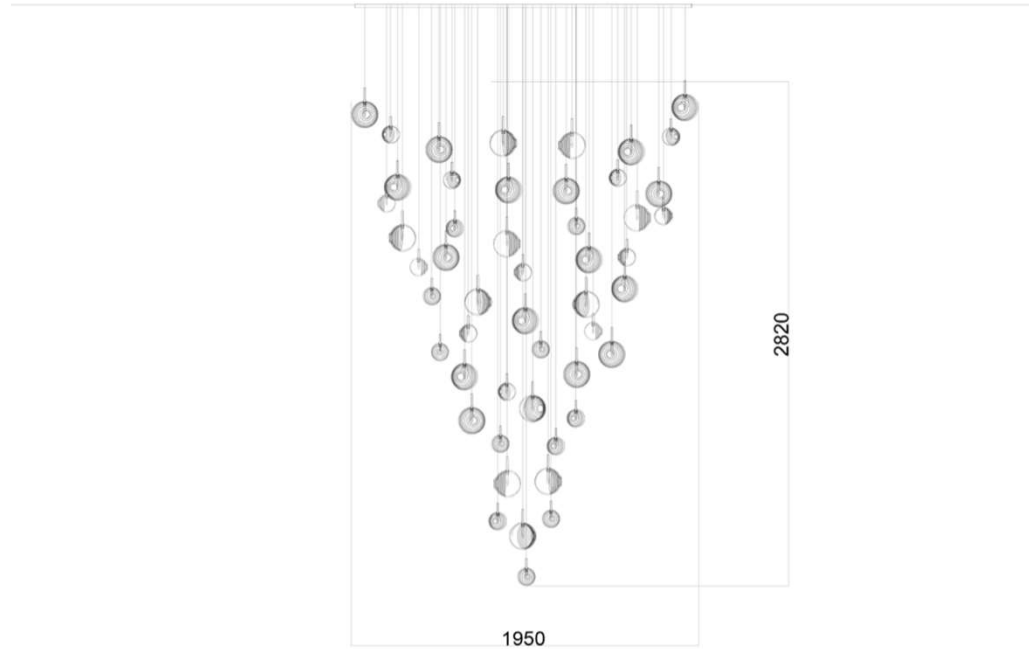

Installation of 80 pcs of Dark and Bright star

Installation of 80 pcs of Dark and Bright star

Installation of 80 pcs of Dark and Bright star

Installation of 50 pcs of Dark and Bright star

Installation of 50 pcs of Dark and Bright sta