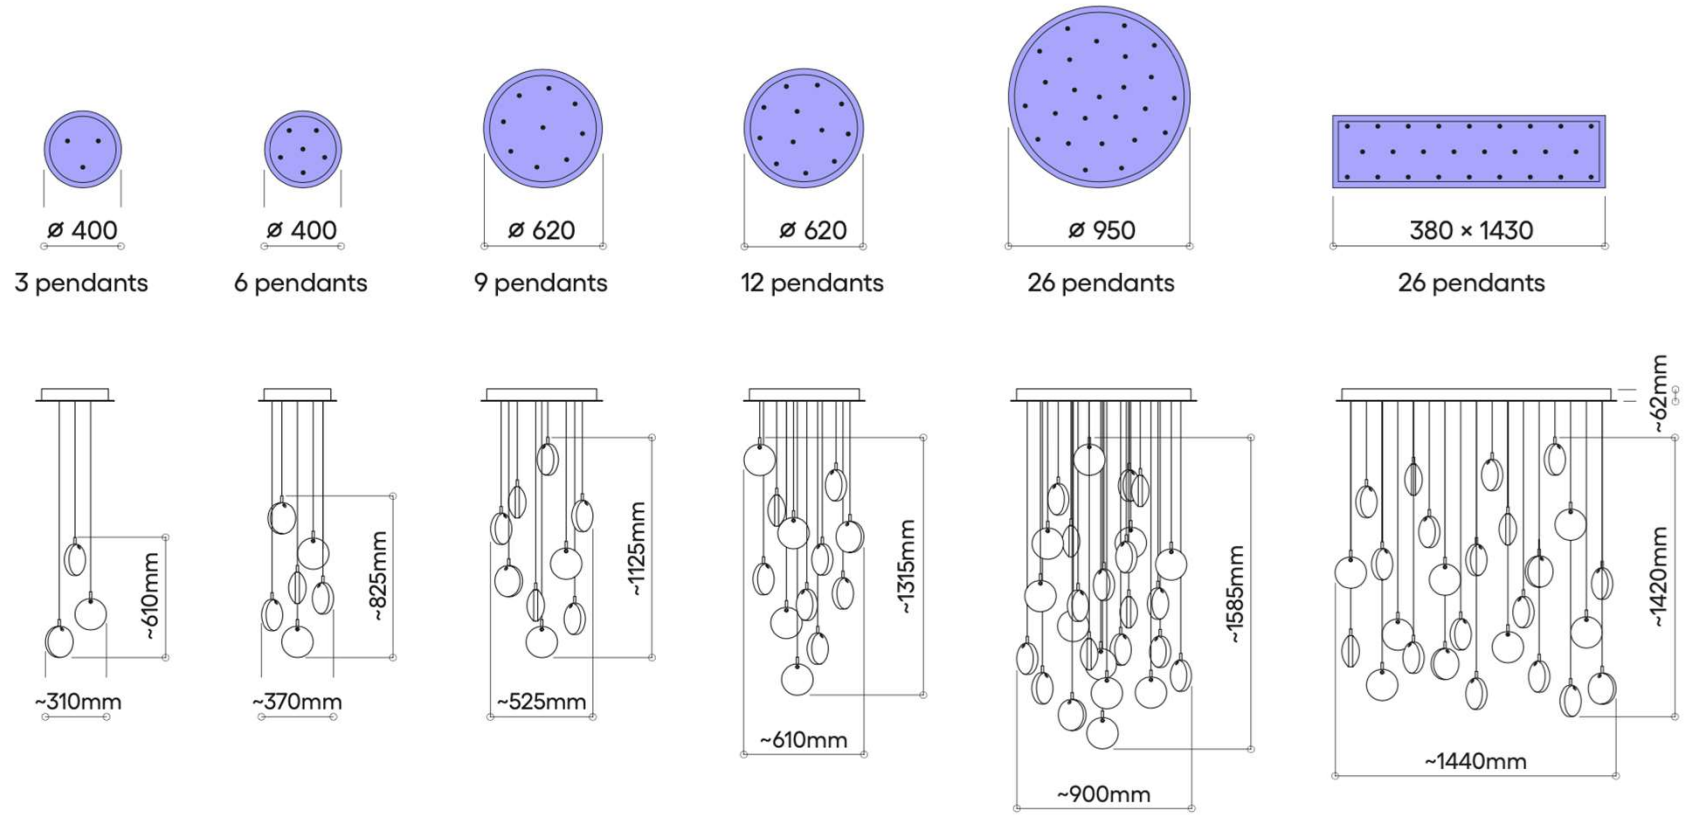

Lens Chandeliers