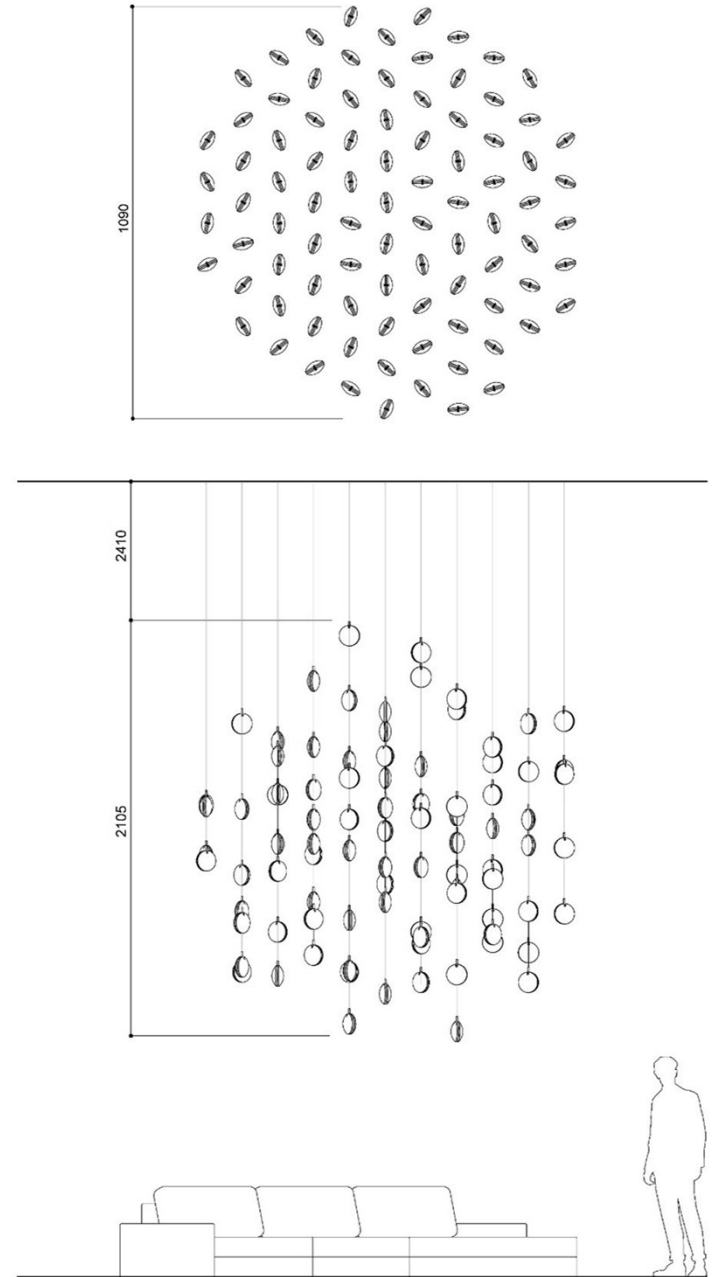

Bomma Atelier | Customized canopy with 37 pcs

Installation of 57 pcs of Lens

Installation of 12 pcs of Lens

Installation of 12 pcs

Bulthaup - Lens chandelier

Lens Chandeliers

Lens / TABLE / CLOUD / 41 pcs

Lens / TABLE / CLOUD / 61 pcs

Lens / SOFA / CLOUD / 50 pcs

Lens / SOFA / CLOUD / 89 pcs

Lens / STAIRS / GRAPS / 52 pcs

Lens / STAIRS / GRAPS / 77 pcs

Lens / STAIRS / GRAPS / 96 pcs

Installation of 1024 pcs of Lens

Installation of 1000 pcs of Lens