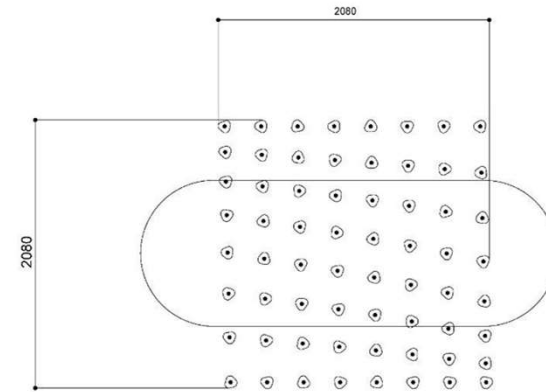

Installation of 26 pcs of Soap mini

Ghazala Bay villa, architect Yasmina Makram, 2021

Ghazala Bay villa, architect Yasmina Makram, 2021

Installation of 27 pcs of Soap mini

Soap / TABLE / CLOUD / 41 pcs

Soap / TABLE / RAY / 64 pcs