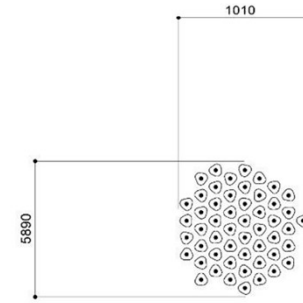

Soap / TABLE / CLOUD / 61 pcs

Soap / STAIRS / GRAPS / 52 pcs

Soap / STAIRS / GRAPS / 77 pcs

Soap / STAIRS / GRAPS / 96 pcs

Soap / STAIRS / WATERFALL / 143 pcs

Soap / SOFA / RAY / 100 pcs

Soap / SOFA / Cloud / 50 pcs