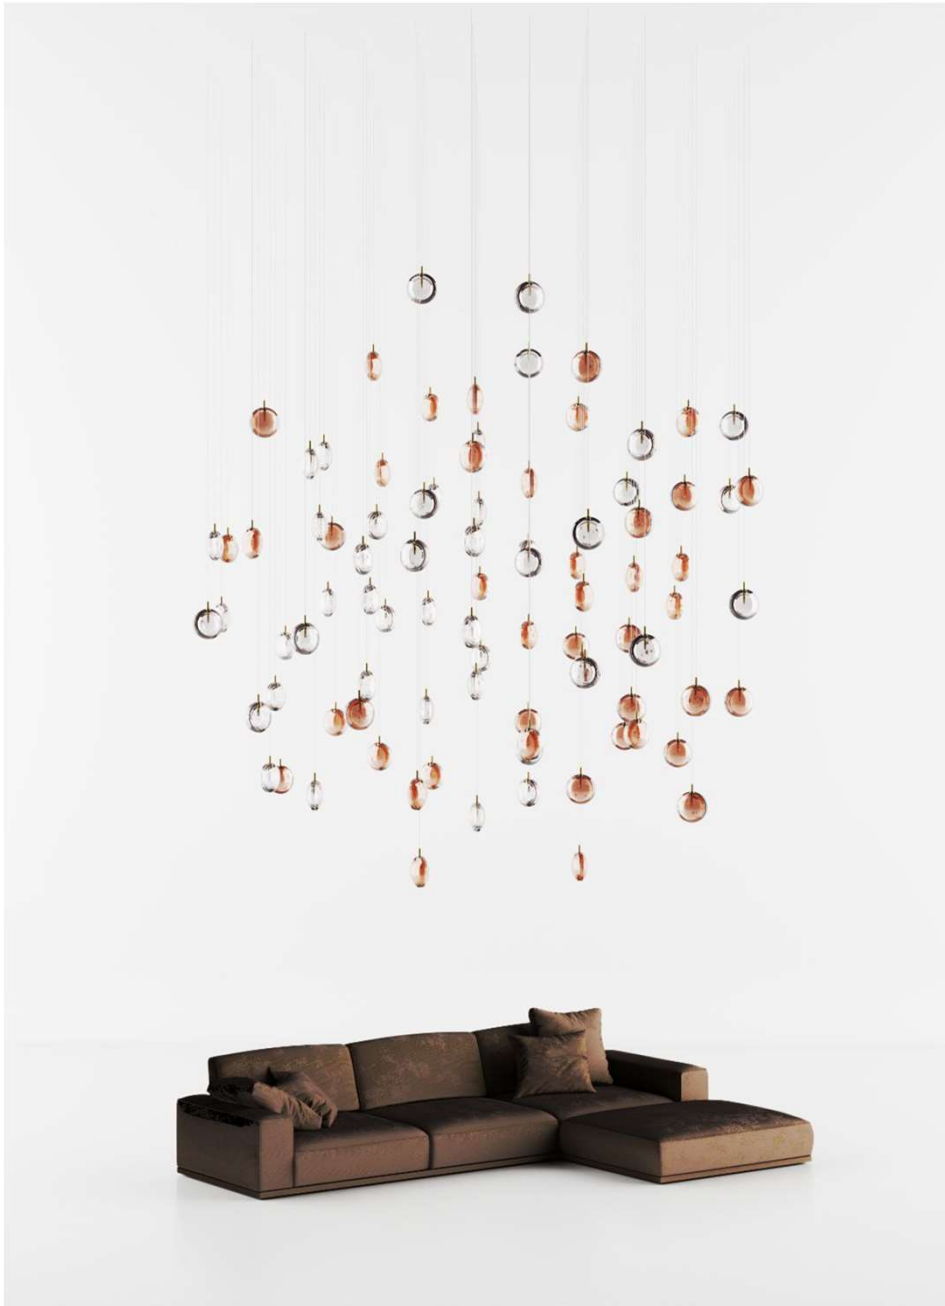

Lens / SOFA / CLOUD / 50 pcs

Lens / SOFA / CLOUD / 89 pcs

Lens / STAIRS / GRAPS / 52 pcs

Lens / STAIRS / GRAPS / 77 pcs

Lens / STAIRS / GRAPS / 96 pcs

Installation of 1024 pcs of Lens

Installation of 1000 pcs of Lens