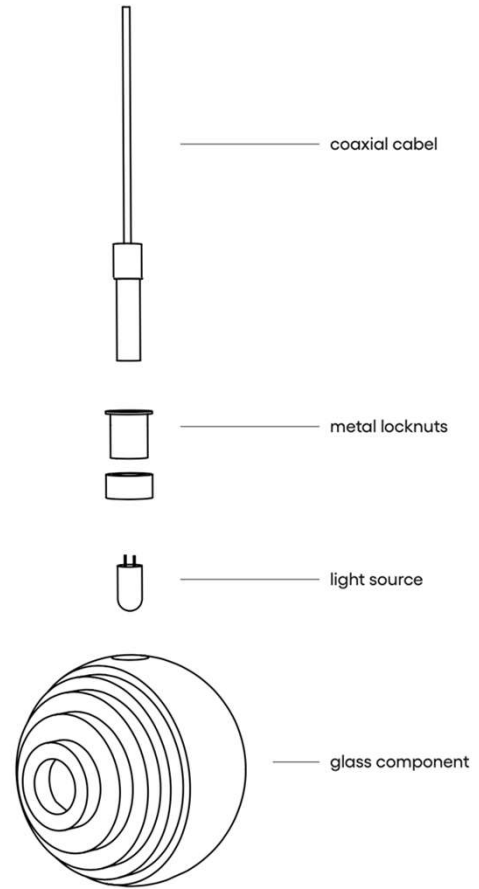

Installation of 5 pcs of Tim

Installation of 21 pcs of Soap

bomma constellation

Bomma Constellation overview

Dark & Bright star

Production

Inspiration

Bomma Catalogue 2021 | Canopy of 26 pcs