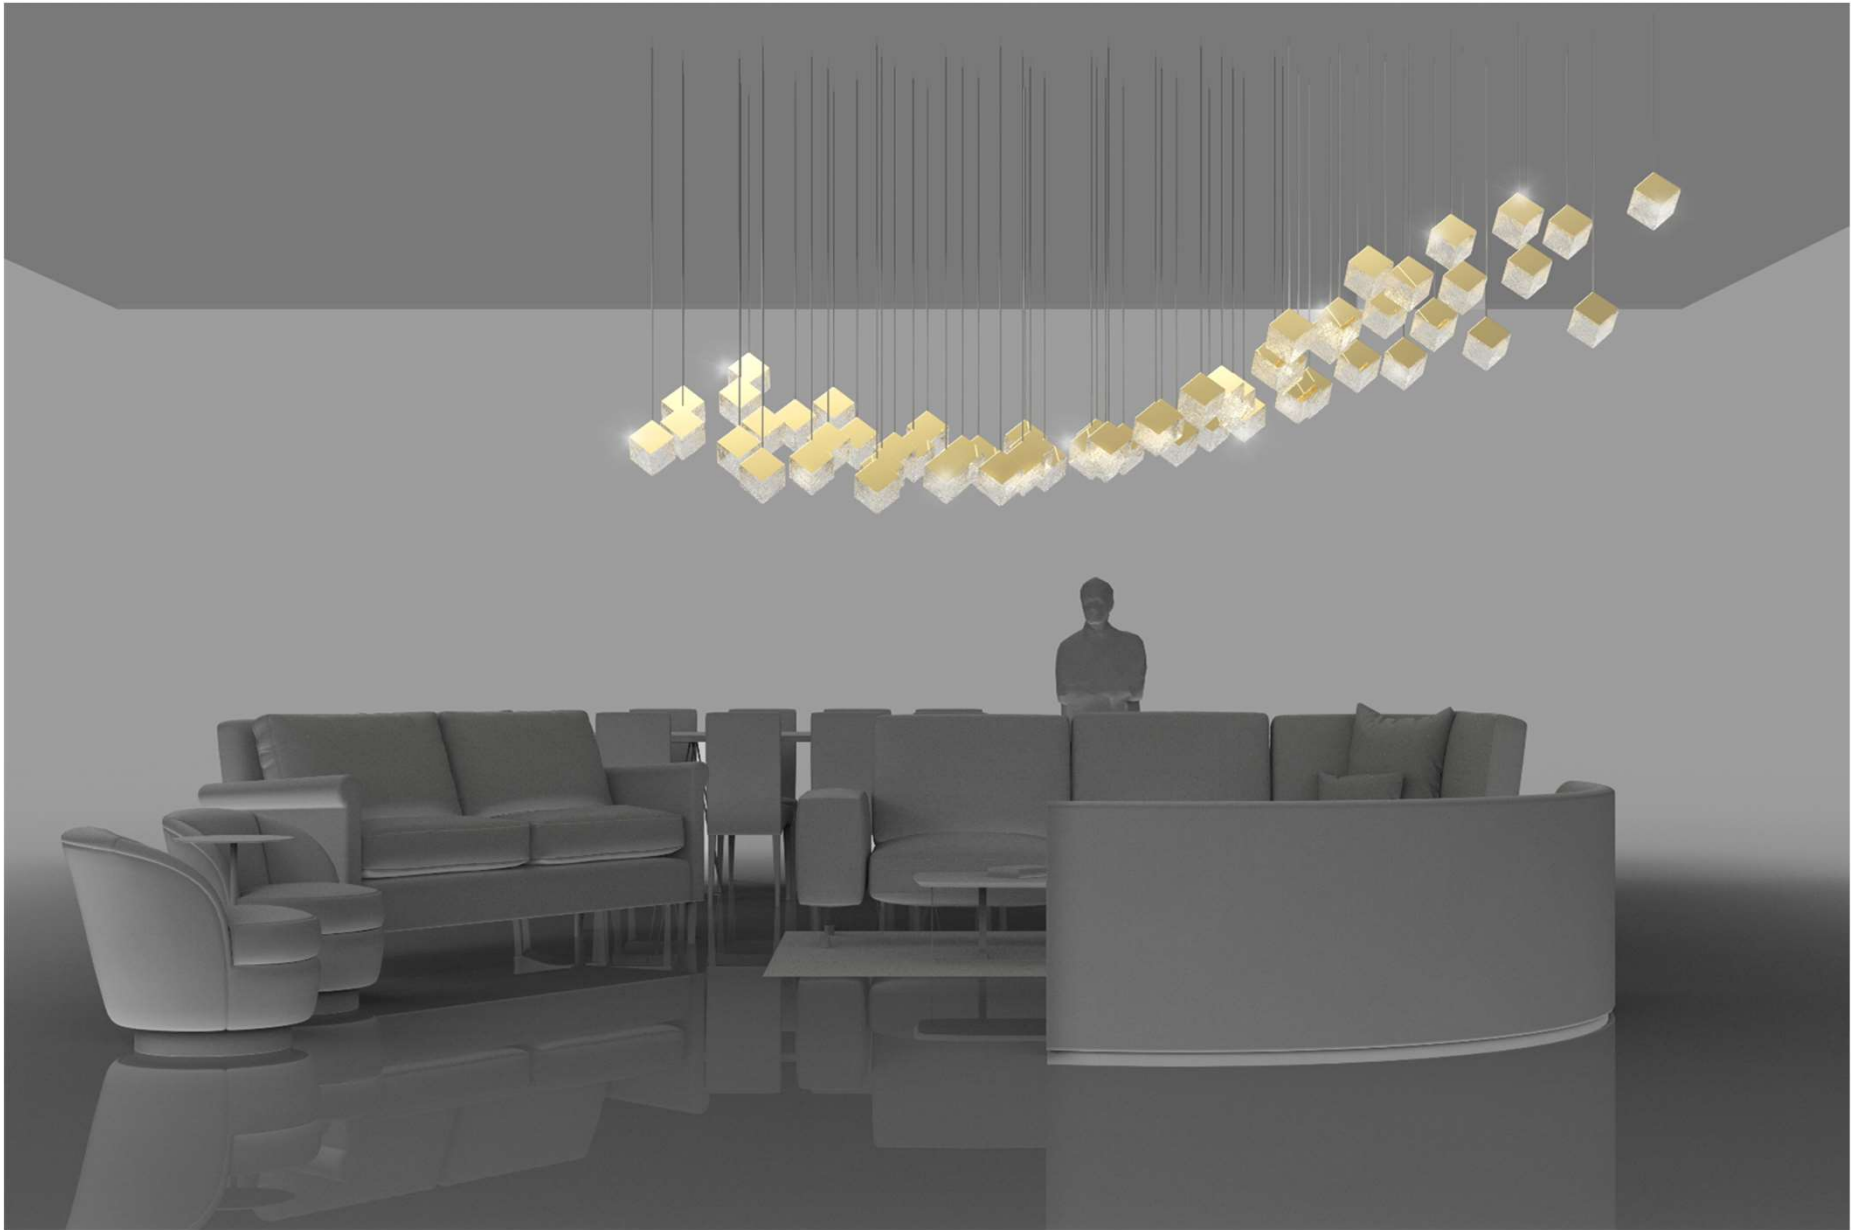

Installation of 60 pcs of Pyrite