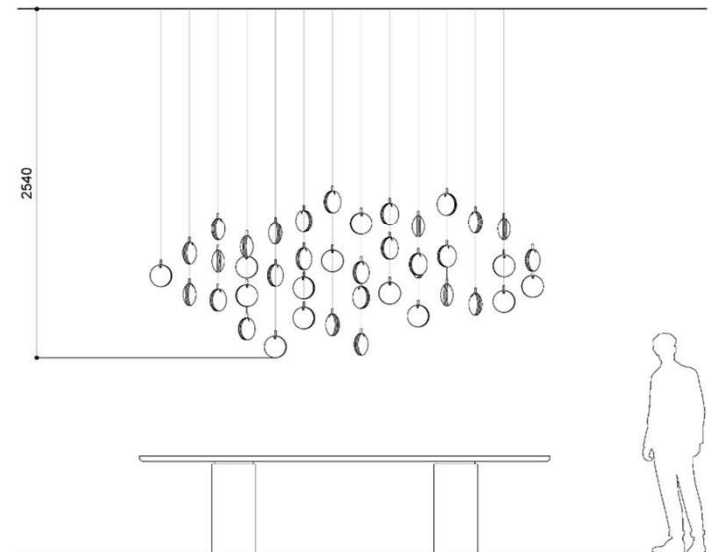

Bomma Atelier | Customized canopy with 37 pcs

Installation of 57 pcs of Lens

Installation of 12 pcs of Lens

Installation of 12 pcs

Bulthaup - Lens chandelier

Lens Chandeliers

Lens / TABLE / CLOUD / 41 pcs

Lens / TABLE / CLOUD / 61 pcs

Lens / SOFA / CLOUD / 50 pcs

Lens / SOFA / CLOUD / 89 pcs

Lens / STAIRS / GRAPS / 52 pcs

Lens / STAIRS / GRAPS / 77 pcs

Lens / STAIRS / GRAPS / 96 pcs

Installation of 1024 pcs of Lens

Installation of 1000 pcs of Lens