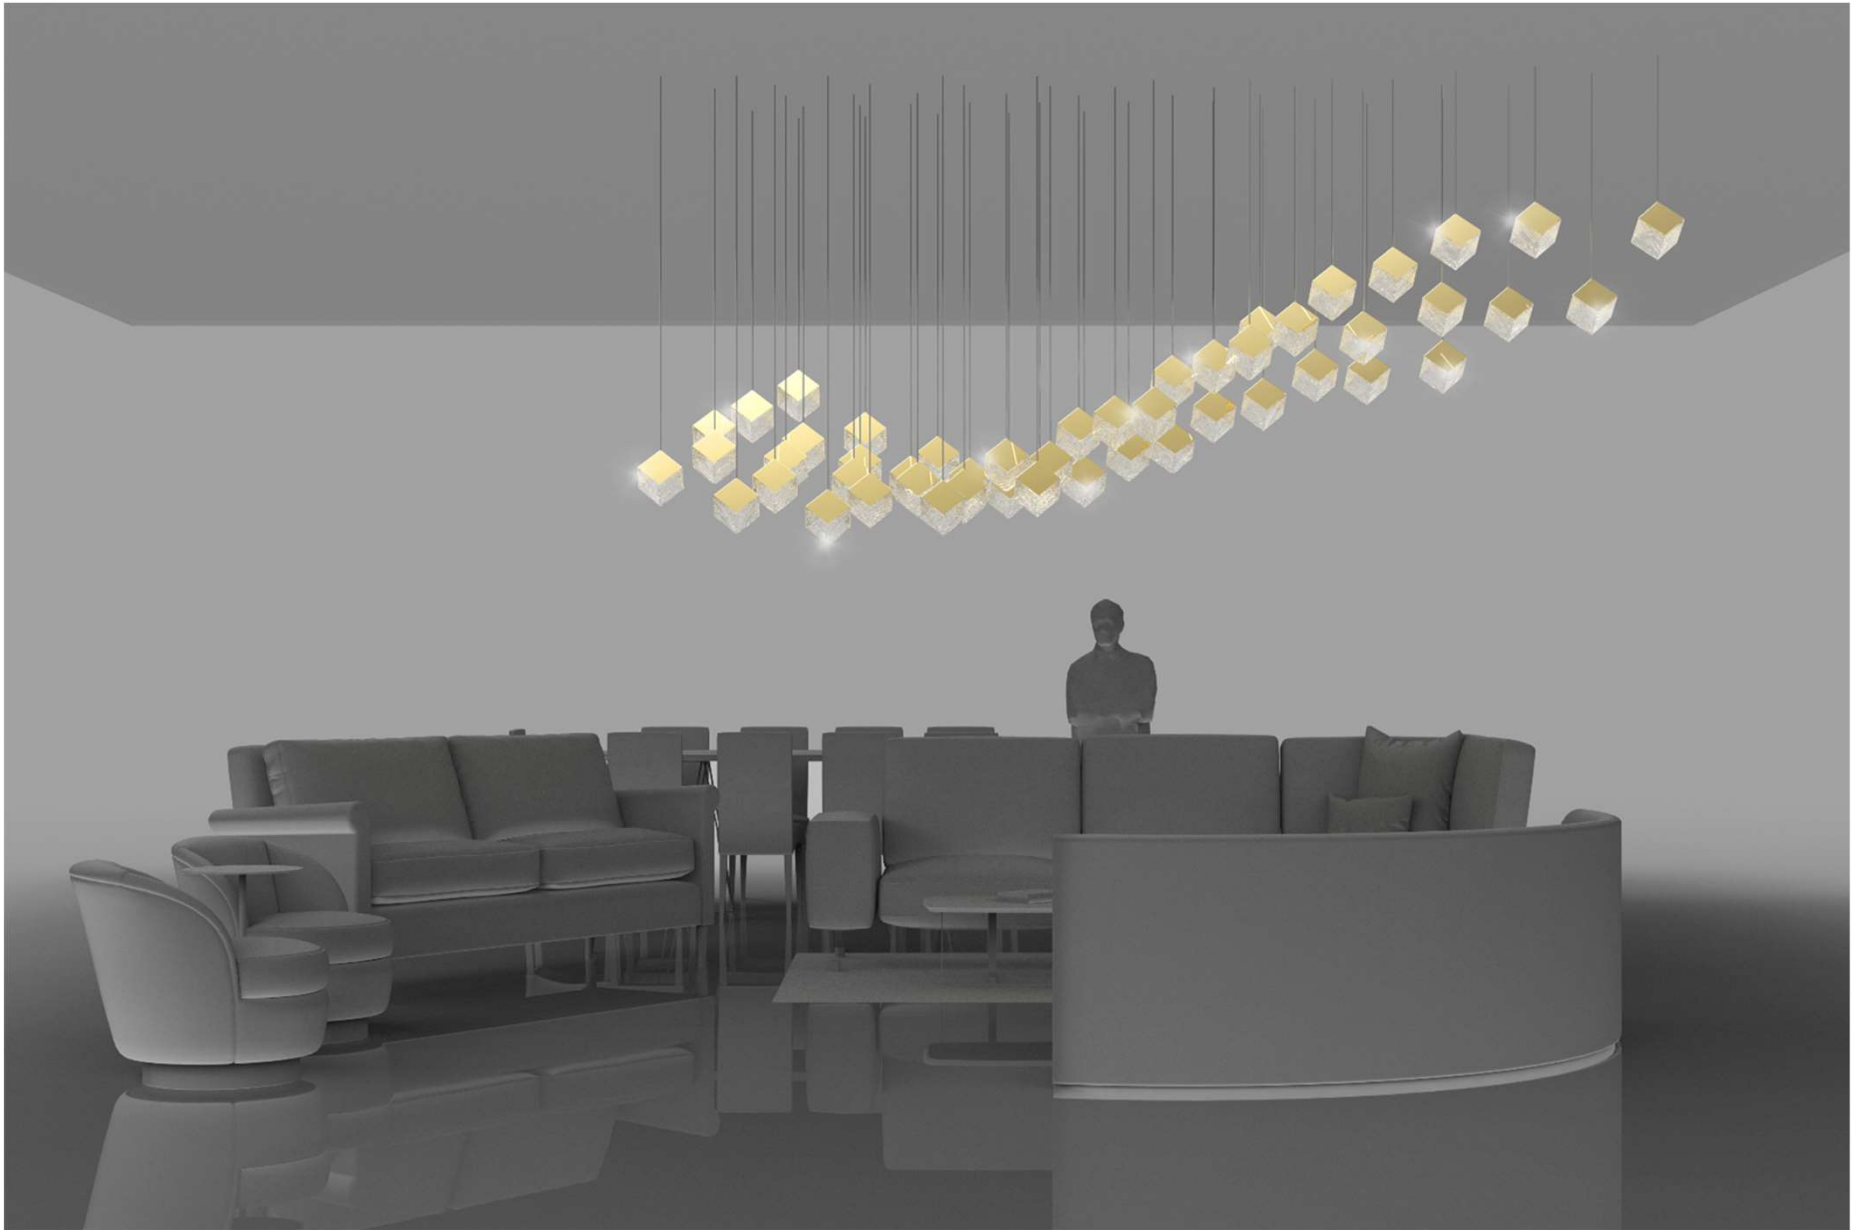

Installation of 50 pcs of Pyrite