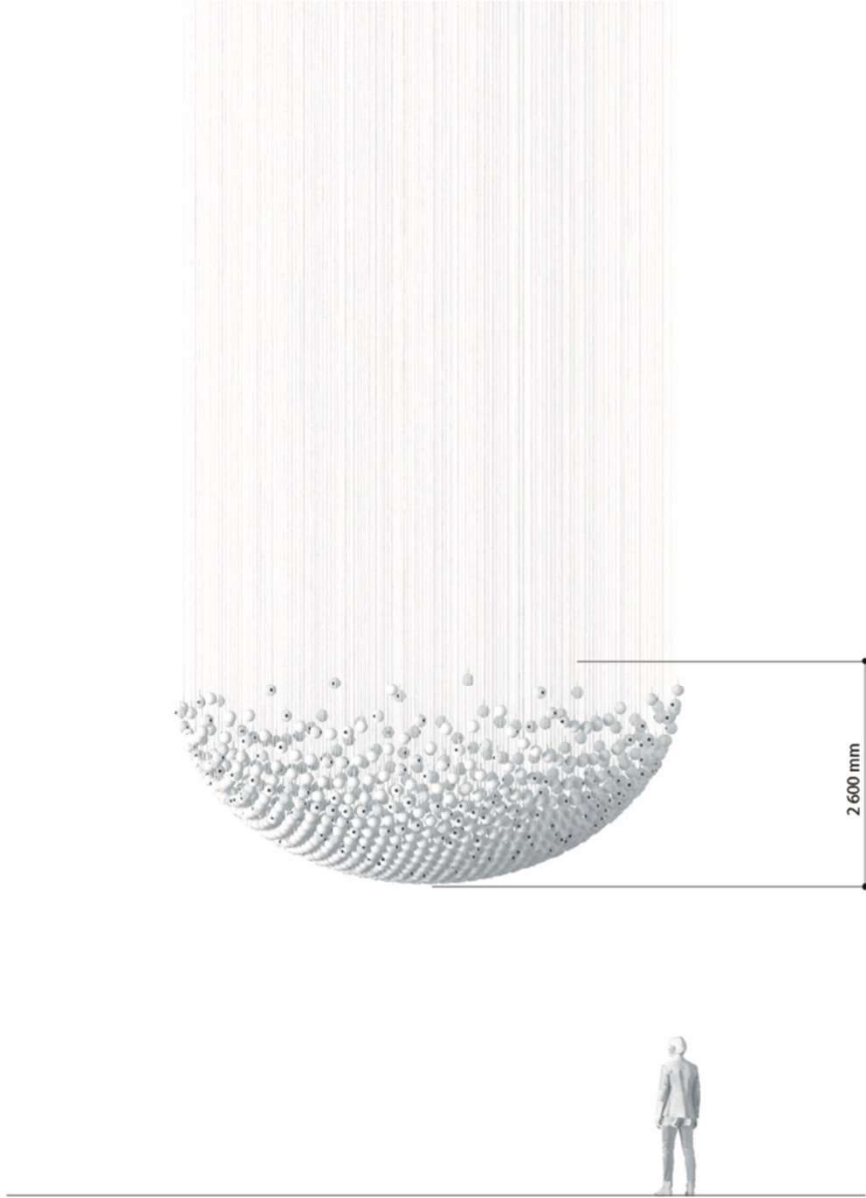

Star / STAIRS / GRAPES / 77 pcs

Star / STAIRS / GRAPES / 96 pcs

Installation of 350 pcs of Dark and Bright star

Installation of 350 pcs of Dark and Bright star

Installation of 350 pcs of Dark and Bright star