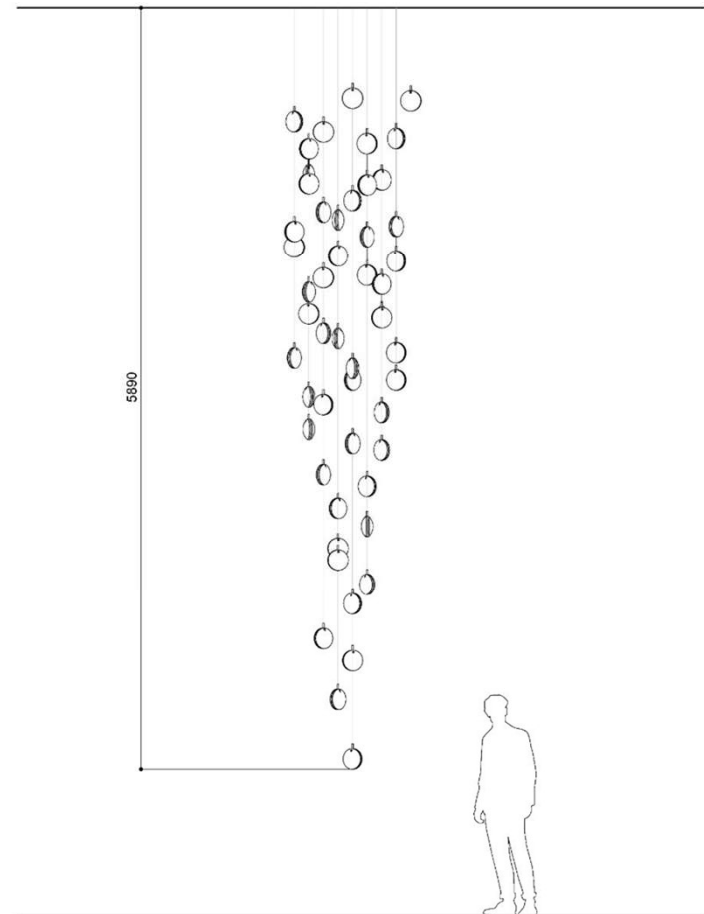

Lens / SOFA / CLOUD / 50 pcs

Lens / SOFA / CLOUD / 89 pcs

Lens / STAIRS / GRAPS / 52 pcs

Lens / STAIRS / GRAPS / 77 pcs

Lens / STAIRS / GRAPS / 96 pcs

Installation of 1024 pcs of Lens

Installation of 1000 pcs of Lens