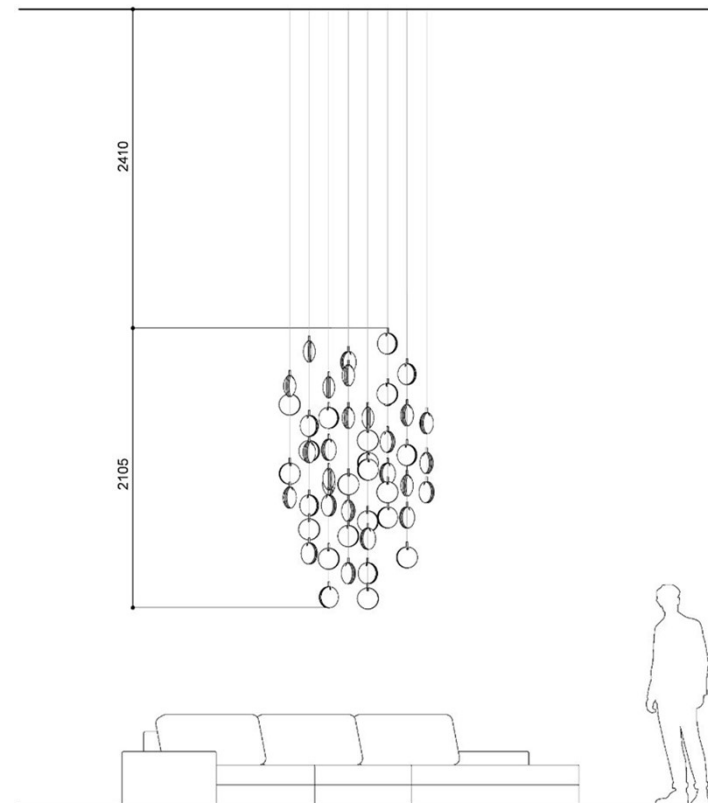

Lens / SOFA / CLOUD / 50 pcs

Lens / SOFA / CLOUD / 89 pcs

Lens / STAIRS / GRAPS / 52 pcs

Lens / STAIRS / GRAPS / 77 pcs

Lens / STAIRS / GRAPS / 96 pcs

Installation of 1024 pcs of Lens

Installation of 1000 pcs of Lens