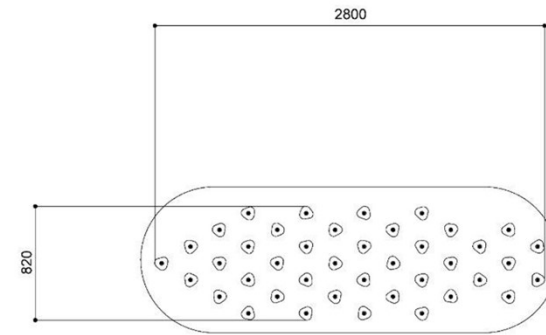

Installation of 26 pcs of Soap mini

Ghazala Bay villa, architect Yasmina Makram, 2021

Ghazala Bay villa, architect Yasmina Makram, 2021

Installation of 27 pcs of Soap mini

Soap / TABLE / CLOUD / 41 pcs

Soap / TABLE / RAY / 64 pcs

Soap / TABLE / CLOUD / 61 pcs

Soap / STAIRS / GRAPS / 52 pcs

Soap / STAIRS / GRAPS / 77 pcs

Soap / STAIRS / GRAPS / 96 pcs

Soap / STAIRS / WATERFALL / 143 pcs

Soap / SOFA / RAY / 100 pcs

Soap / SOFA / Cloud / 50 pcs