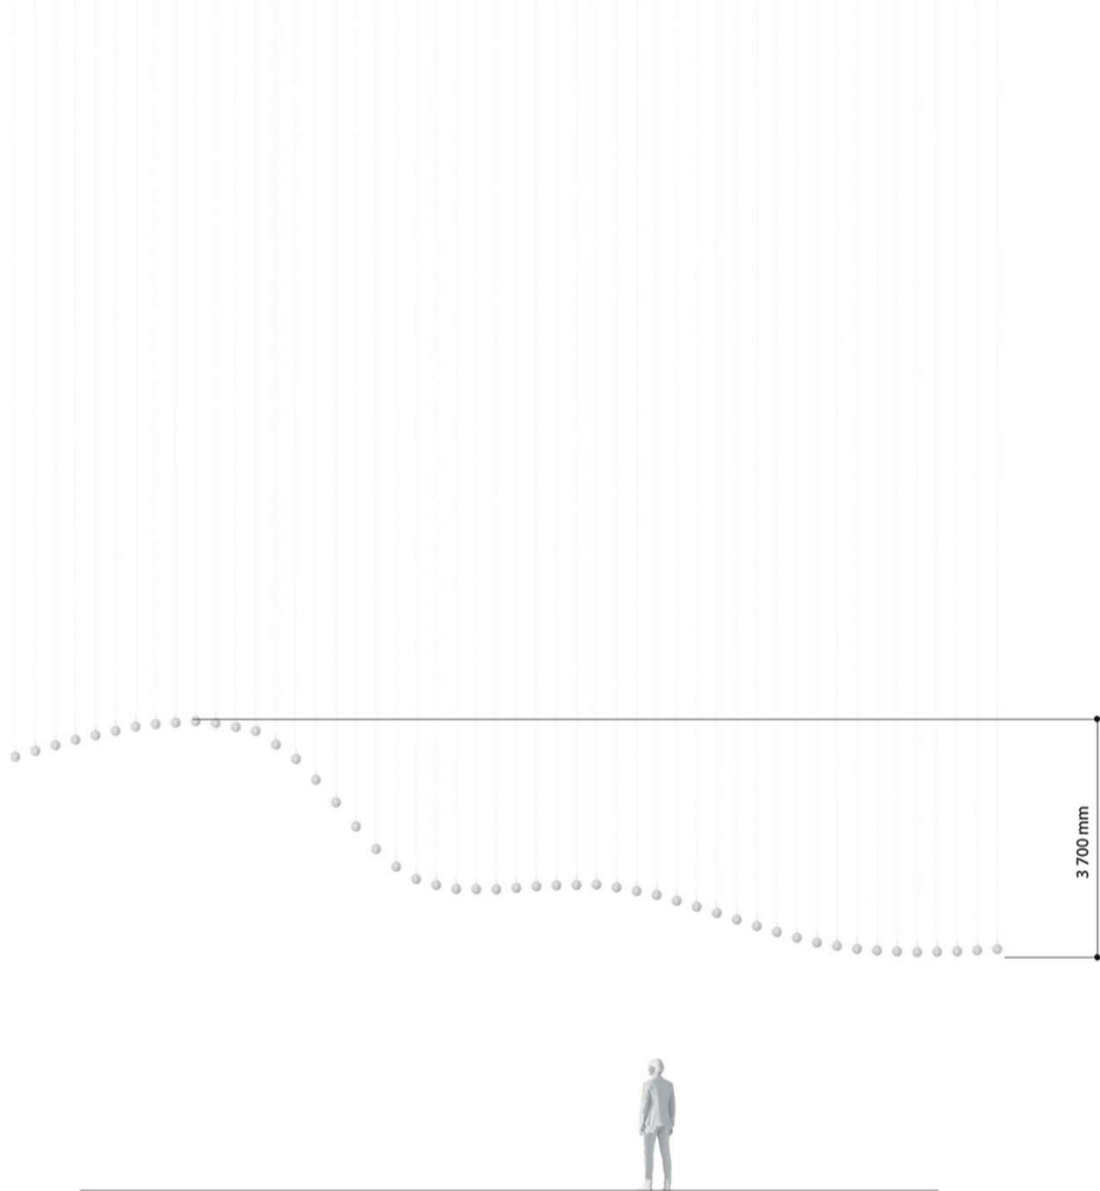

Star / STAIRS / GRAPES / 77 pcs

Star / STAIRS / GRAPES / 96 pcs

Installation of 350 pcs of Dark and Bright star

Installation of 350 pcs of Dark and Bright star

Installation of 350 pcs of Dark and Bright star