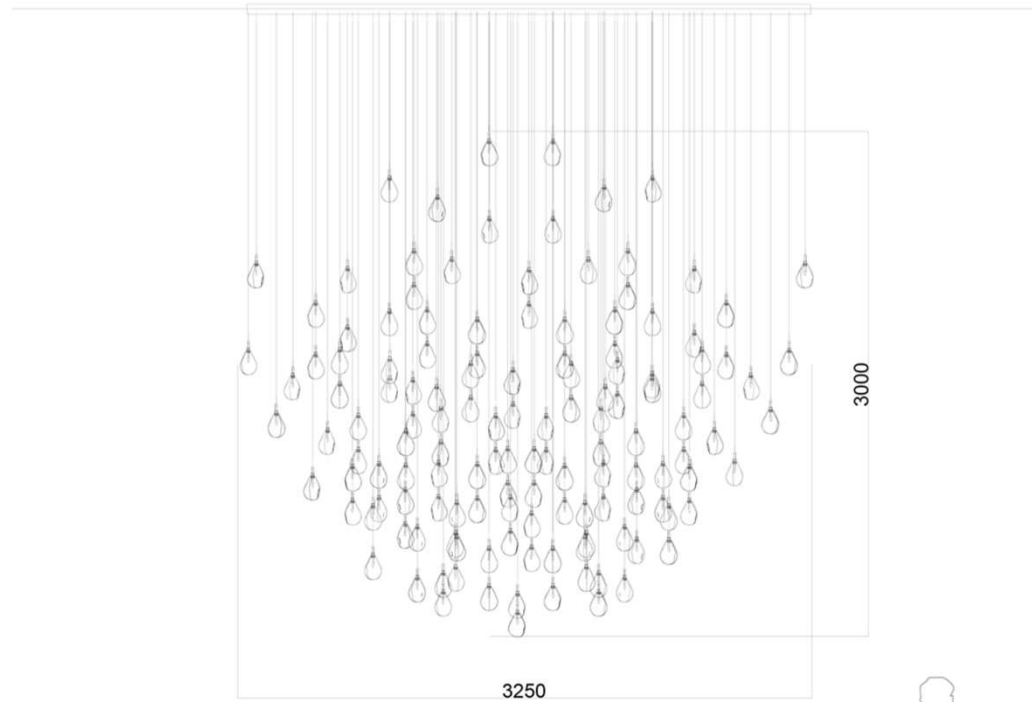

Installation of 136 pcs of Soap mini

Installation of 136 pcs of Soap mini

Installation of 136 pcs of Soap mini

Installation of 136 pcs of Soap mini

Installation of 50 pcs of Soap mini

Installation of 50 pcs of Soap mini