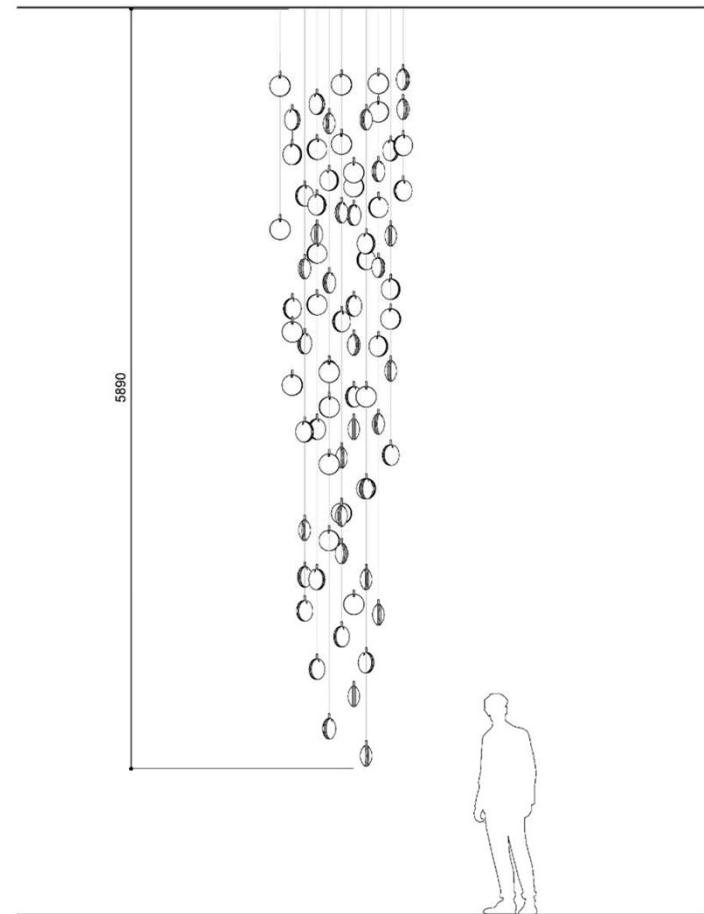

Lens / SOFA / CLOUD / 50 pcs

Lens / SOFA / CLOUD / 89 pcs

Lens / STAIRS / GRAPS / 52 pcs

Lens / STAIRS / GRAPS / 77 pcs

Lens / STAIRS / GRAPS / 96 pcs

Installation of 1024 pcs of Lens

Installation of 1000 pcs of Lens