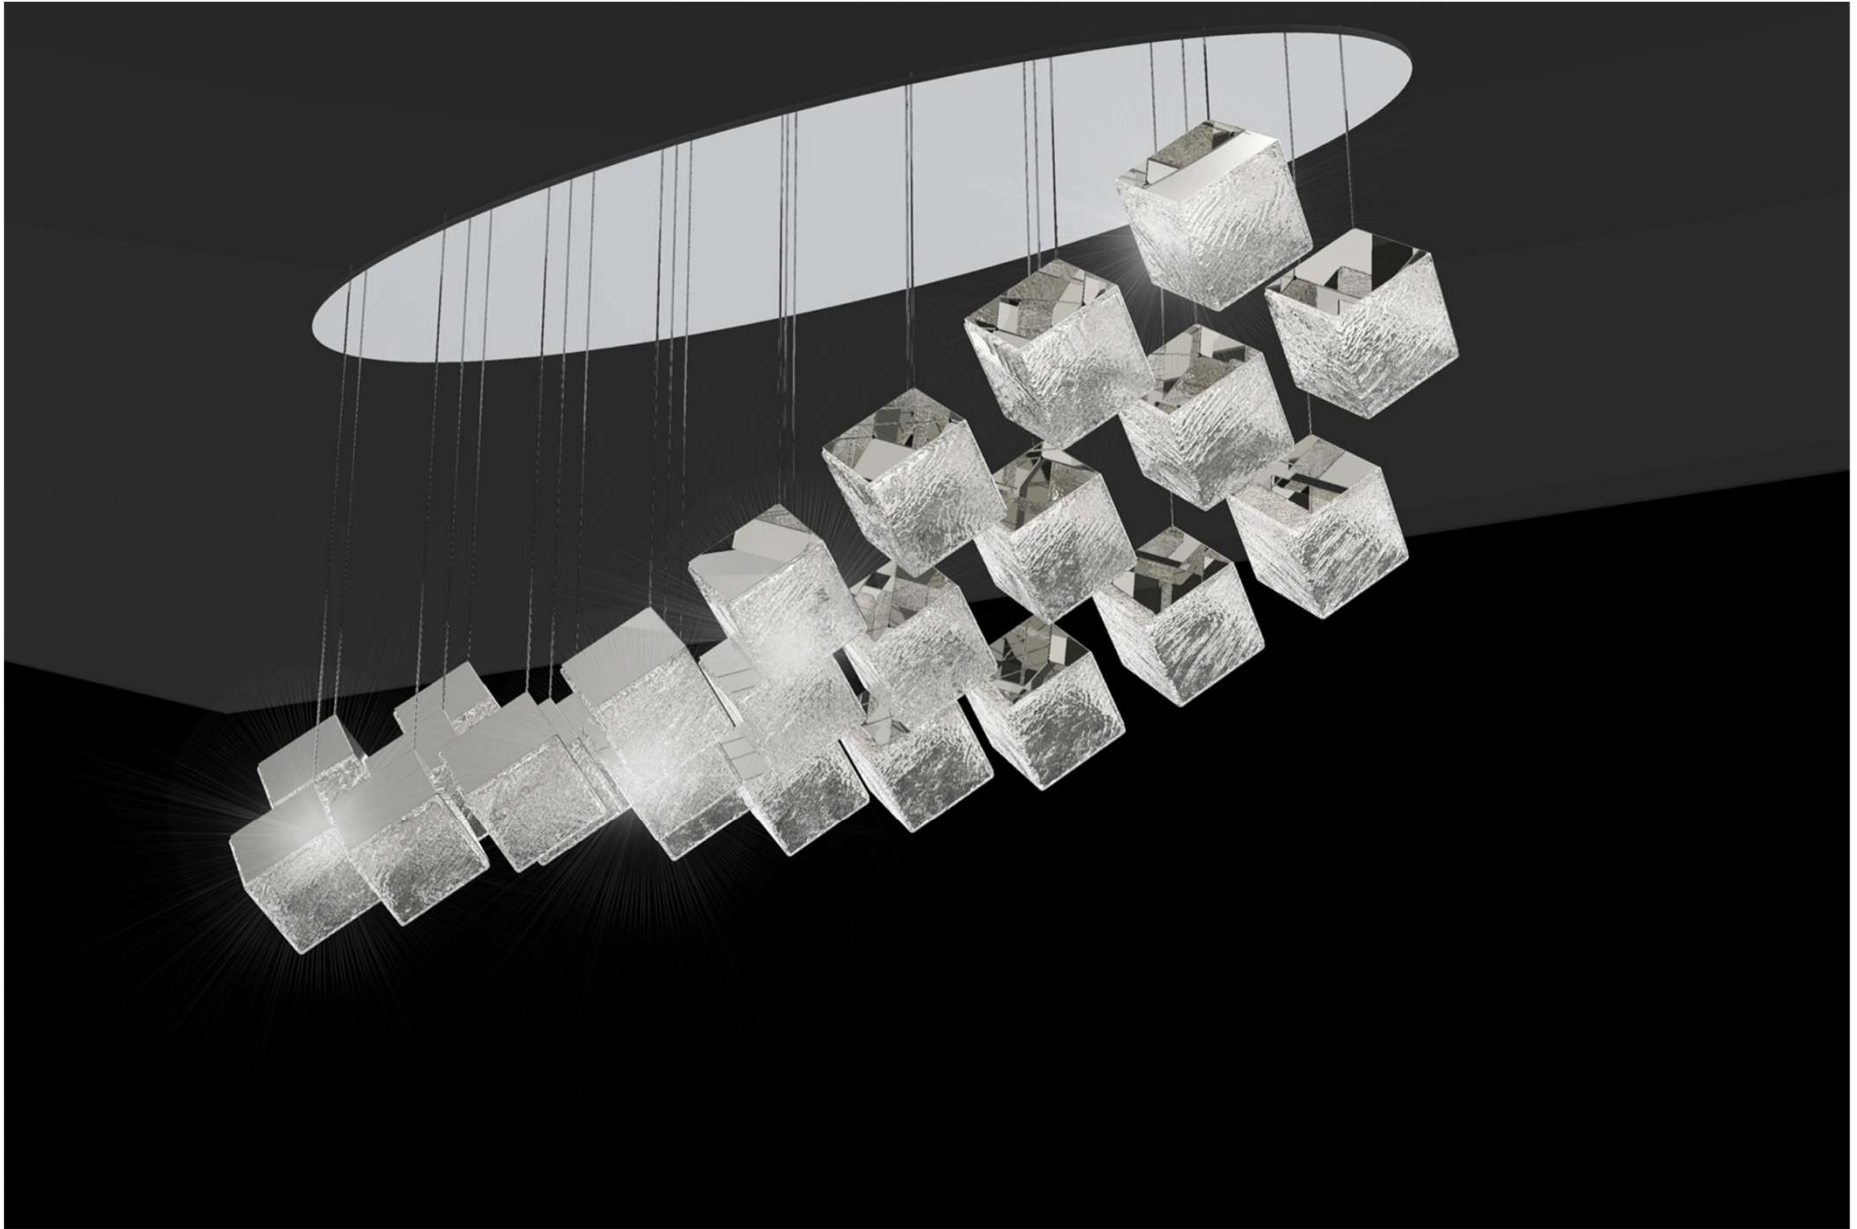

Installation of 25 pcs of Pyrite