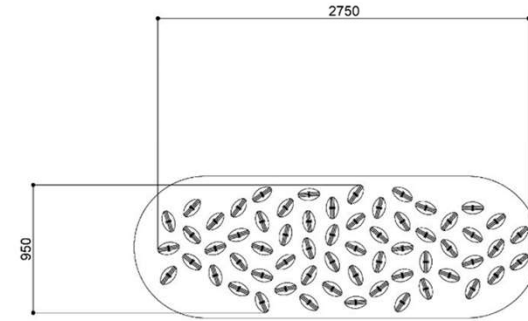

Lens / SOFA / CLOUD / 50 pcs

Lens / SOFA / CLOUD / 89 pcs

Lens / STAIRS / GRAPS / 52 pcs

Lens / STAIRS / GRAPS / 77 pcs

Lens / STAIRS / GRAPS / 96 pcs

Installation of 1024 pcs of Lens

Installation of 1000 pcs of Lens