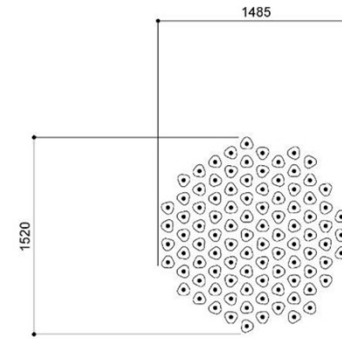

Soap / TABLE / CLOUD / 61 pcs

Soap / STAIRS / GRAPS / 52 pcs

Soap / STAIRS / GRAPS / 77 pcs

Soap / STAIRS / GRAPS / 96 pcs

Soap / STAIRS / WATERFALL / 143 pcs

Soap / SOFA / RAY / 100 pcs

Soap / SOFA / Cloud / 50 pcs