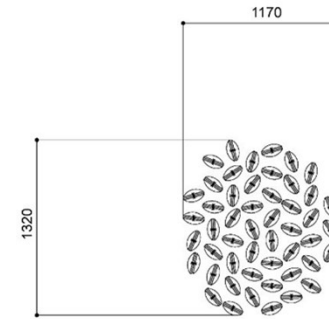

Lens / SOFA / CLOUD / 50 pcs

Lens / SOFA / CLOUD / 89 pcs

Lens / STAIRS / GRAPS / 52 pcs

Lens / STAIRS / GRAPS / 77 pcs

Lens / STAIRS / GRAPS / 96 pcs

Installation of 1024 pcs of Lens

Installation of 1000 pcs of Lens