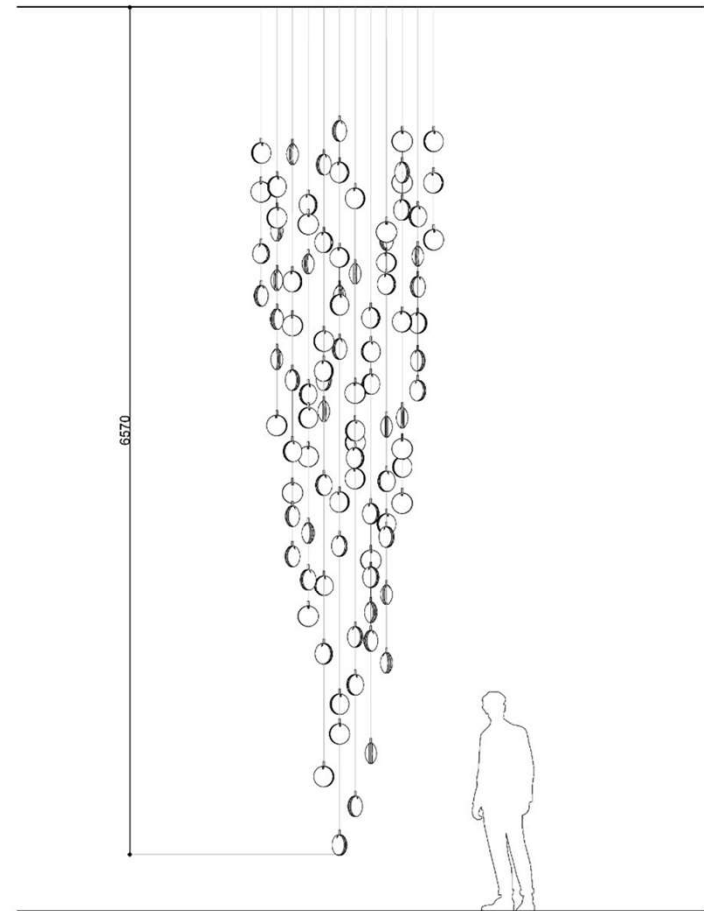

Lens / SOFA / CLOUD / 50 pcs

Lens / SOFA / CLOUD / 89 pcs

Lens / STAIRS / GRAPS / 52 pcs

Lens / STAIRS / GRAPS / 77 pcs

Lens / STAIRS / GRAPS / 96 pcs

Installation of 1024 pcs of Lens

Installation of 1000 pcs of Lens