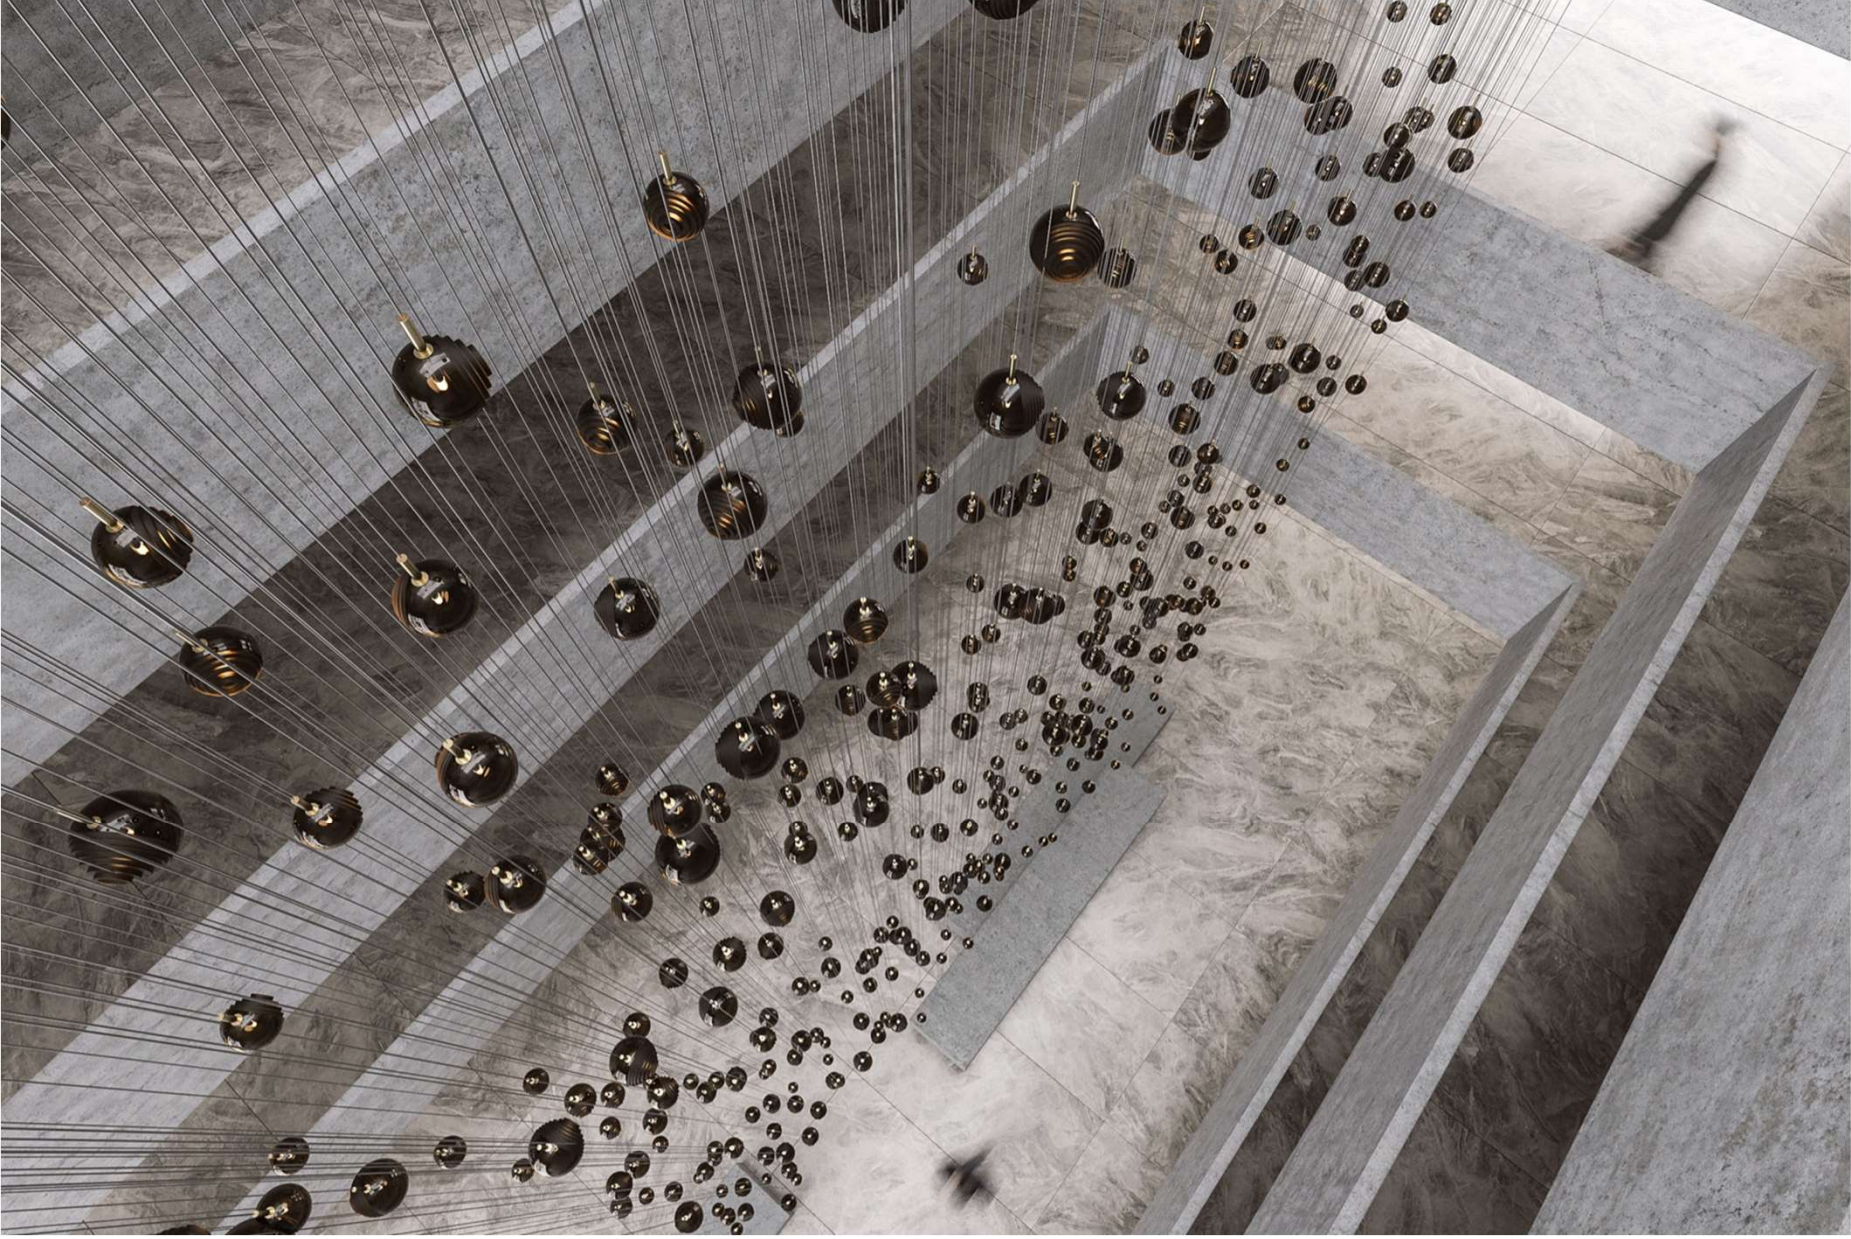

Star / STAIRS / GRAPES / 77 pcs

Star / STAIRS / GRAPES / 96 pcs

Installation of 350 pcs of Dark and Bright star

Installation of 350 pcs of Dark and Bright star

Installation of 350 pcs of Dark and Bright star