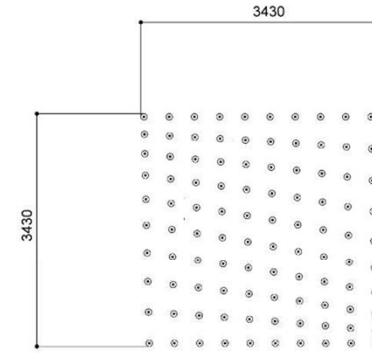

Soap / TABLE / CLOUD / 61 pcs

Soap / STAIRS / GRAPS / 52 pcs

Soap / STAIRS / GRAPS / 77 pcs

Soap / STAIRS / GRAPS / 96 pcs

Soap / STAIRS / WATERFALL / 143 pcs

Soap / SOFA / RAY / 100 pcs

Soap / SOFA / Cloud / 50 pcs