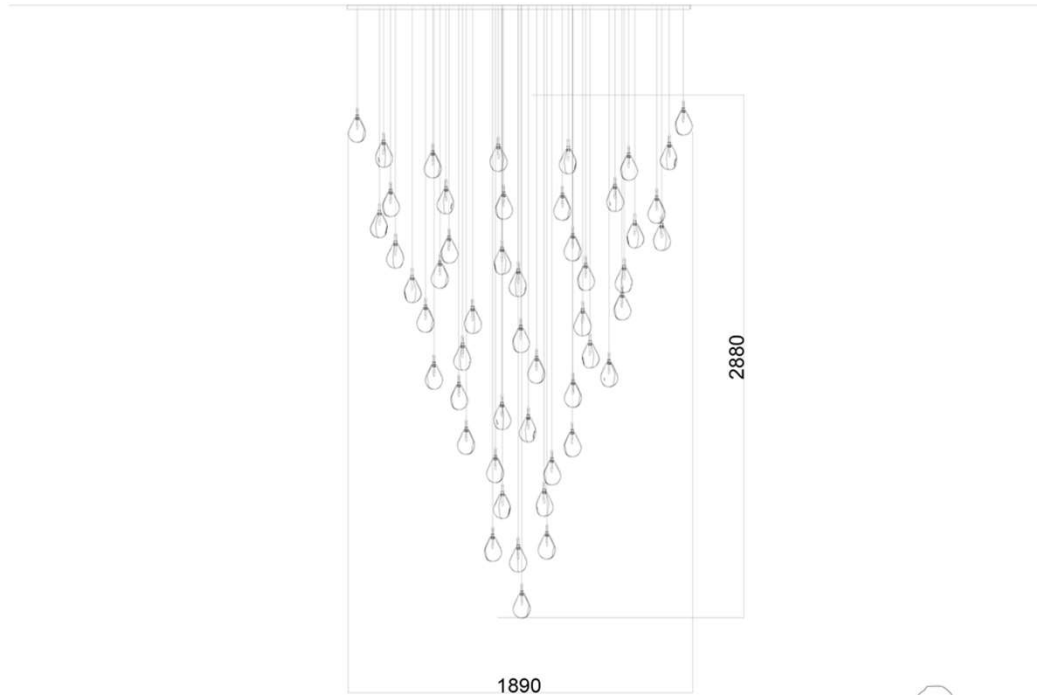

Installation of 136 pcs of Soap mini

Installation of 136 pcs of Soap mini

Installation of 136 pcs of Soap mini

Installation of 136 pcs of Soap mini

Installation of 50 pcs of Soap mini

Installation of 50 pcs of Soap mini