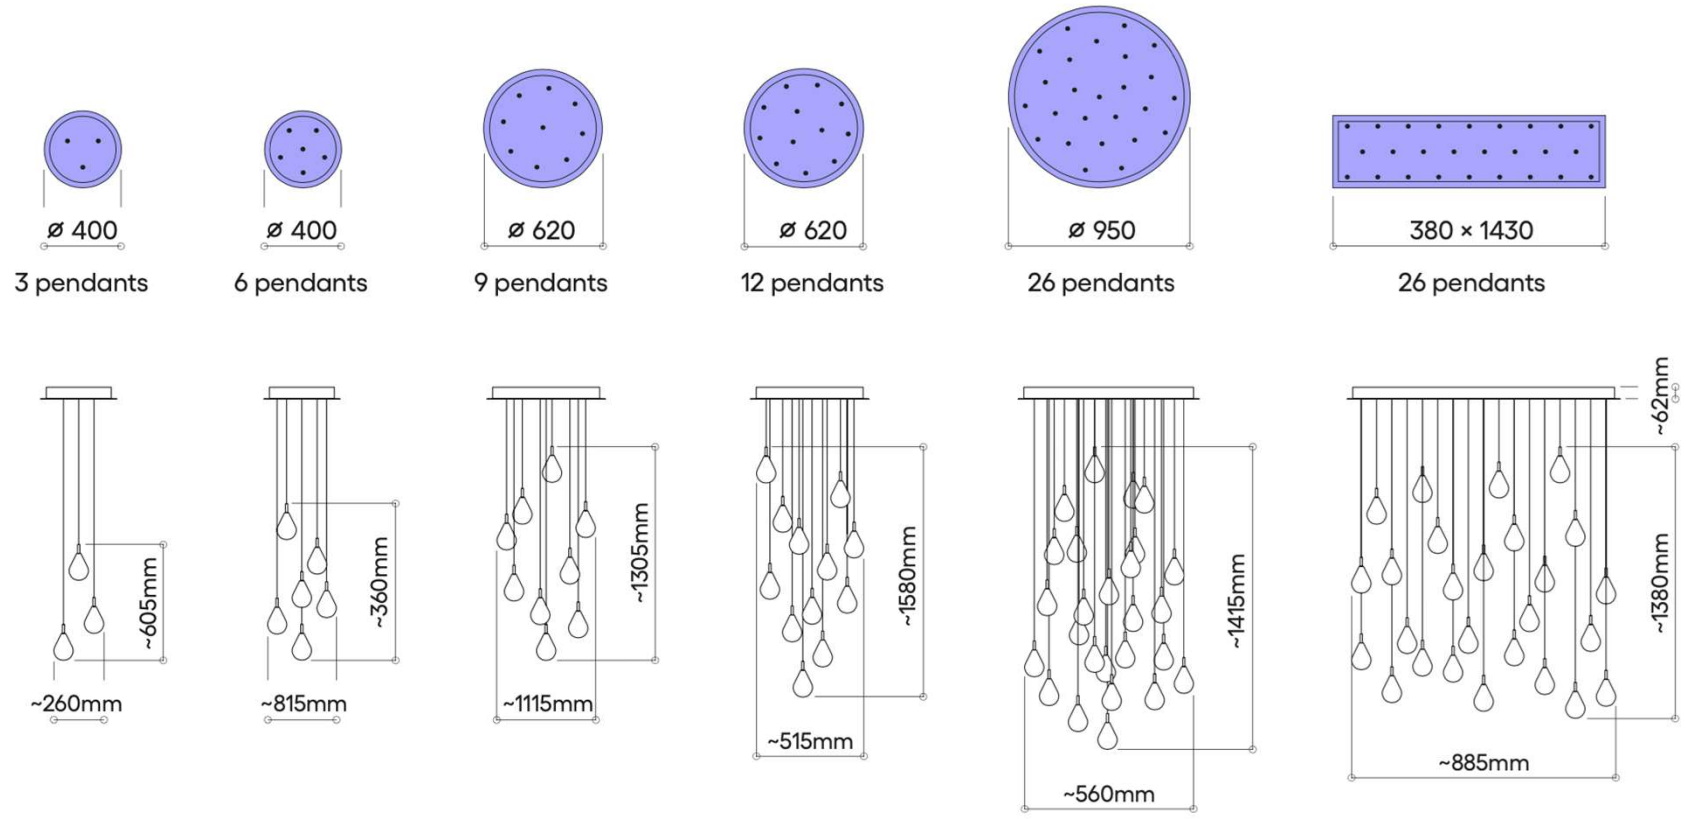

Installation of 26 pcs of Soap mini

Ghazala Bay villa, architect Yasmina Makram, 2021

Ghazala Bay villa, architect Yasmina Makram, 2021

Installation of 27 pcs of Soap mini

Soap / TABLE / CLOUD / 41 pcs

Soap / TABLE / RAY / 64 pcs