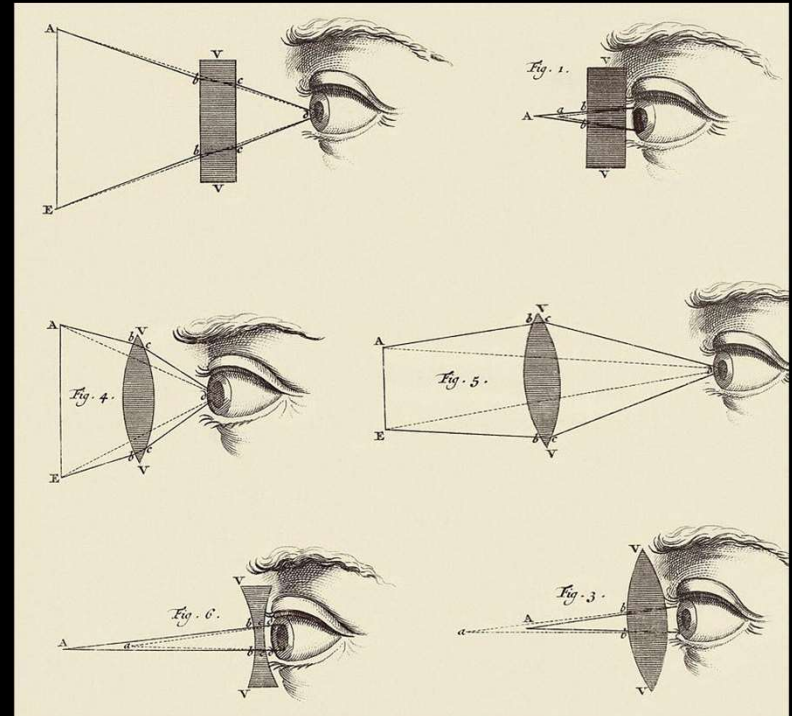

Installation of 26 pcs of Dark and Bright star

Installation of 26 pcs of Dark and Bright st:

Installation of 240 pcs of Dark and Bright star

Installation of 240 pcs of Dark and Bright star

Lens

Production

Inspiration