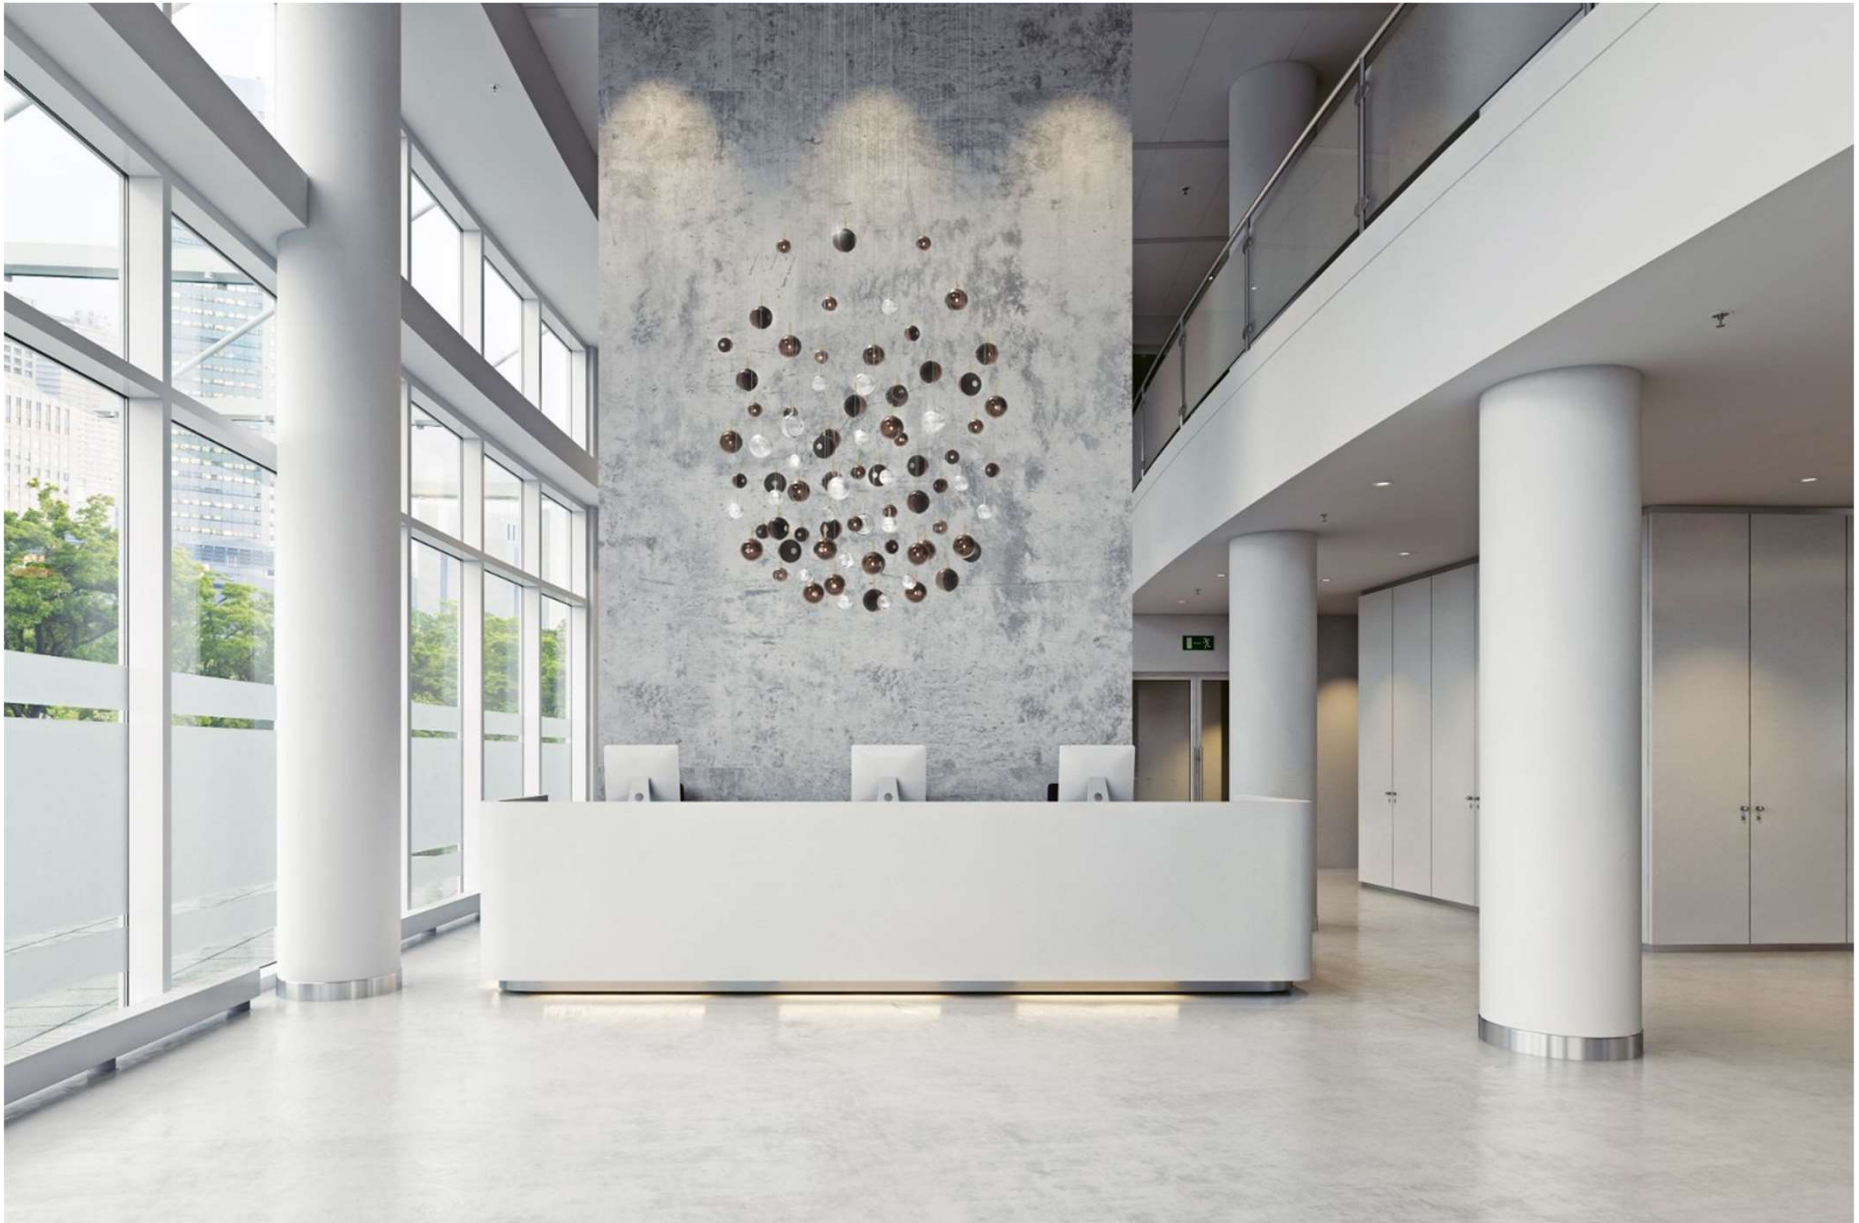

Installation of 180 pcs of Dark and Bright star

Installation of 180 pcs of Dark and Bright star

Installation of 136 pcs of Dark and Bright star

Installation of 136 pcs of Dark and Bright star

Installation of 80 pcs of Dark and Bright star