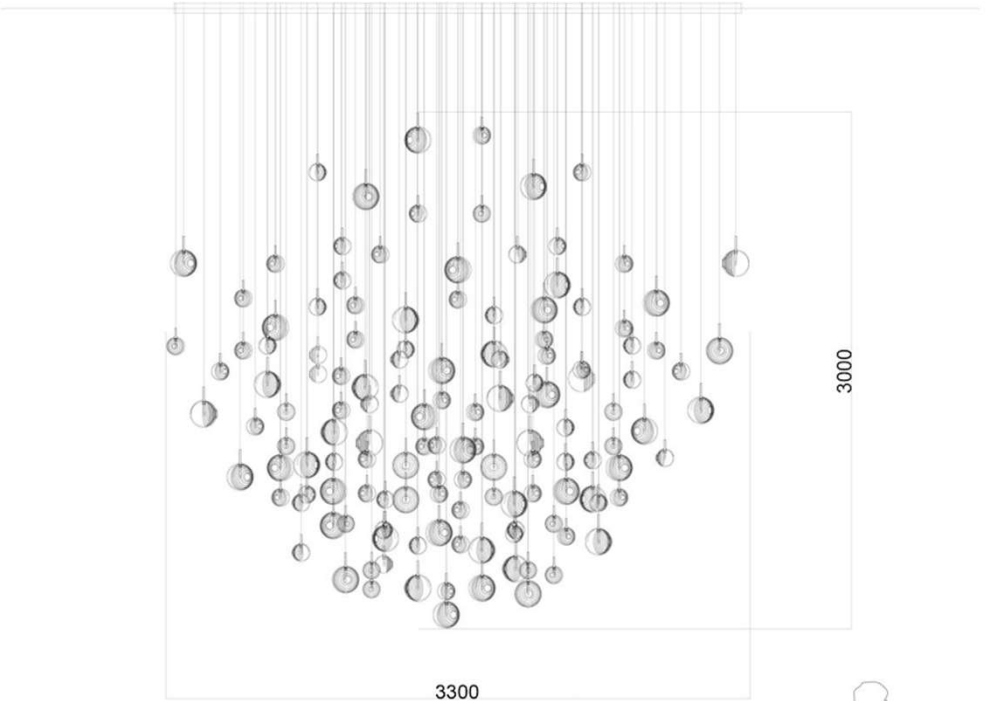

Installation of 80 pcs of Dark and Bright star

Installation of 136 pcs of Dark and Bright star

Installation of 136 pcs of Dark and Bright star

Installation of 135 pcs of Dark and Bright star

Installation of 135 pcs of Dark and Bright star