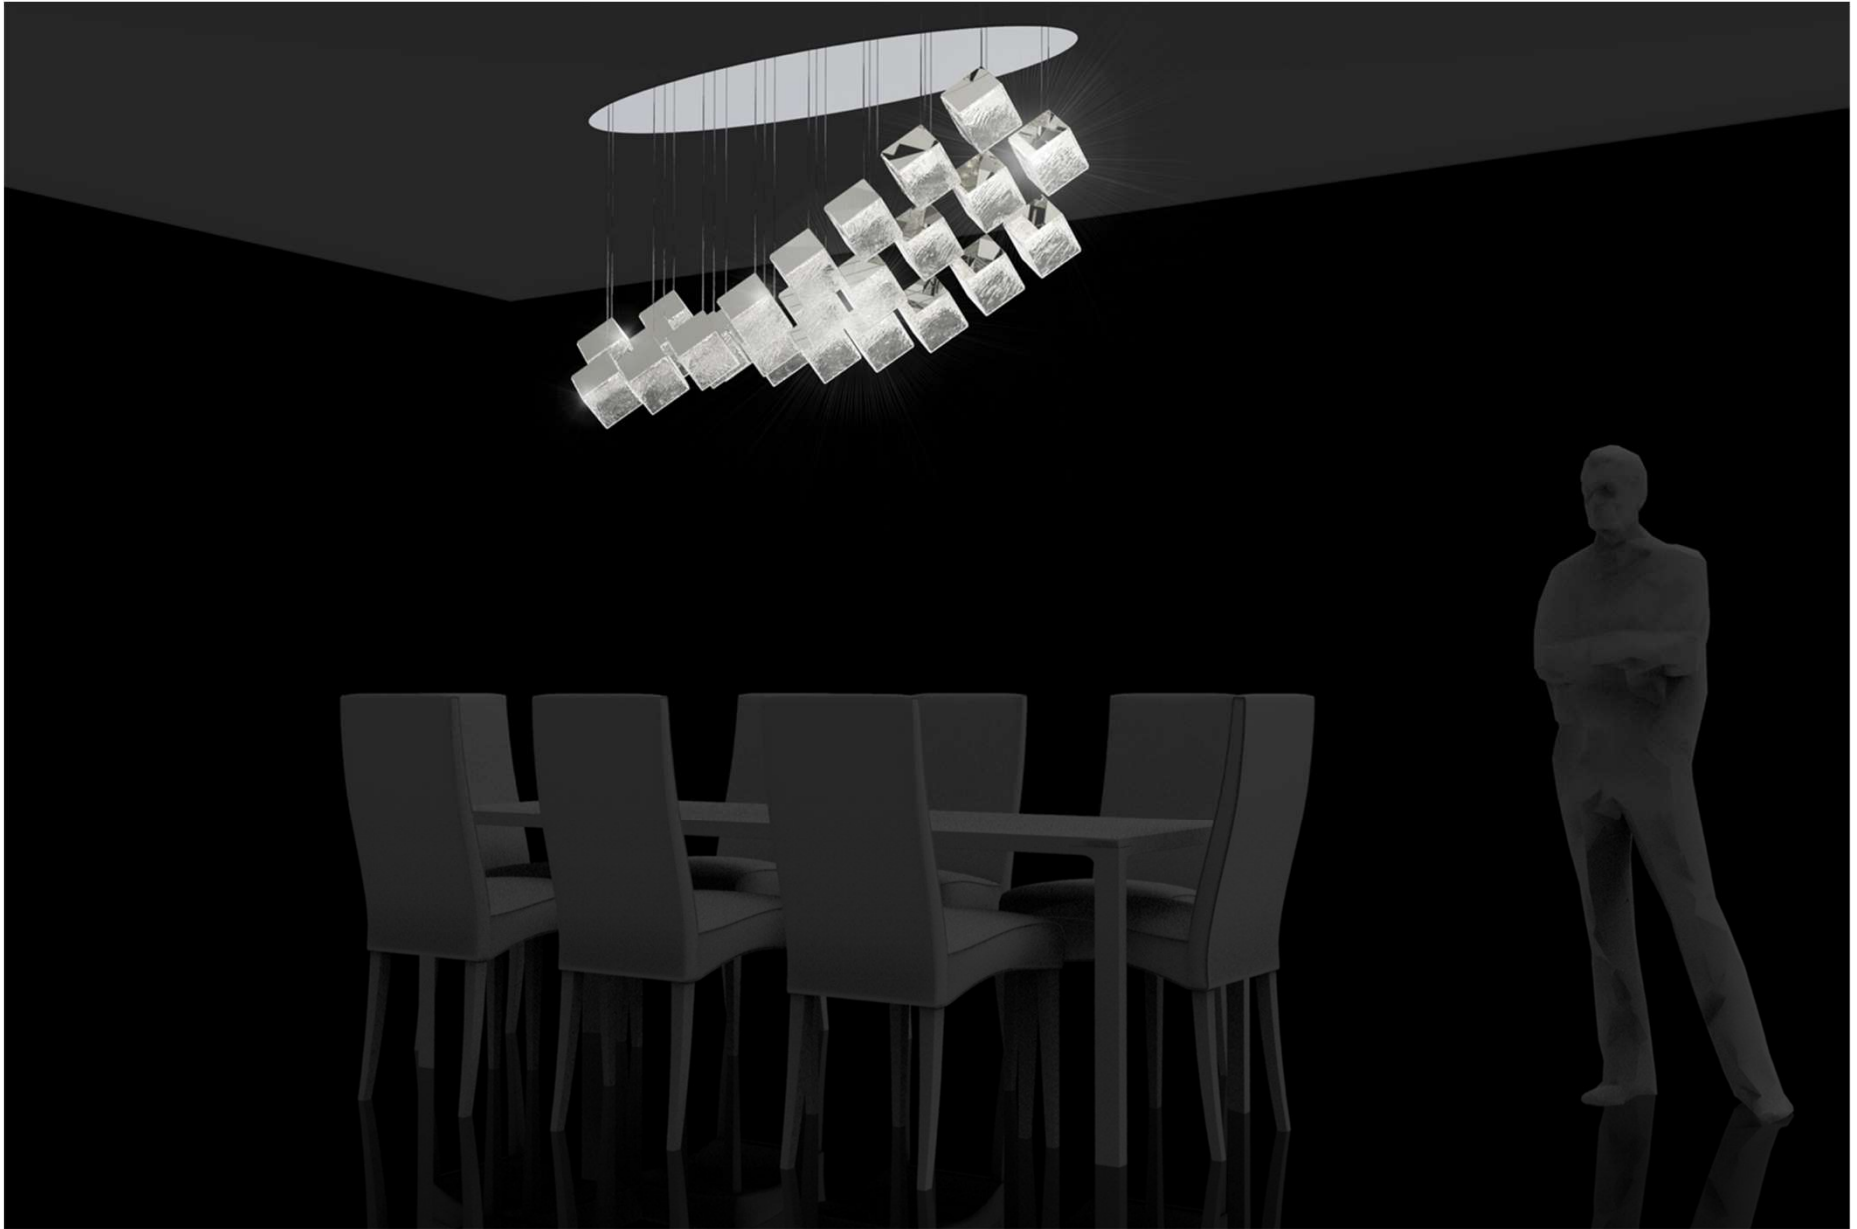

Installation of 25 pcs of Pyrite