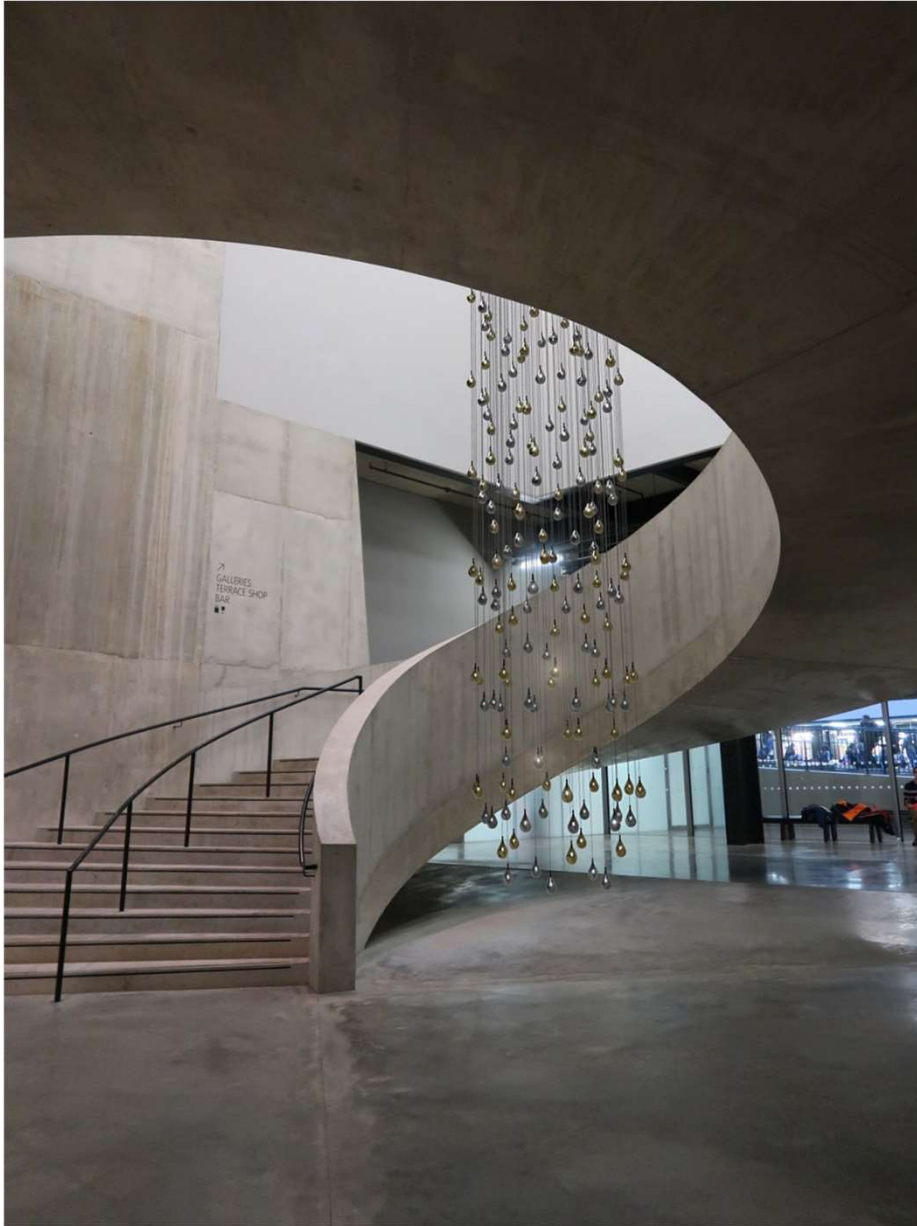

Installation of 26 pcs of Soap mini

Installation of 240 pcs of Soap mini

Installation of 210 pcs of Soap mini