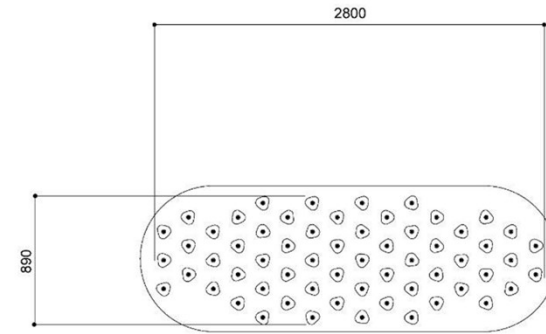

Installation of 26 pcs of Soap mini

Ghazala Bay villa, architect Yasmina Makram, 2021

Ghazala Bay villa, architect Yasmina Makram, 2021

Installation of 27 pcs of Soap mini

Soap / TABLE / CLOUD / 41 pcs

Soap / TABLE / RAY / 64 pcs

Soap / TABLE / CLOUD / 61 pcs

Soap / STAIRS / GRAPS / 52 pcs

Soap / STAIRS / GRAPS / 77 pcs

Soap / STAIRS / GRAPS / 96 pcs

Soap / STAIRS / WATERFALL / 143 pcs

Soap / SOFA / RAY / 100 pcs

Soap / SOFA / Cloud / 50 pcs