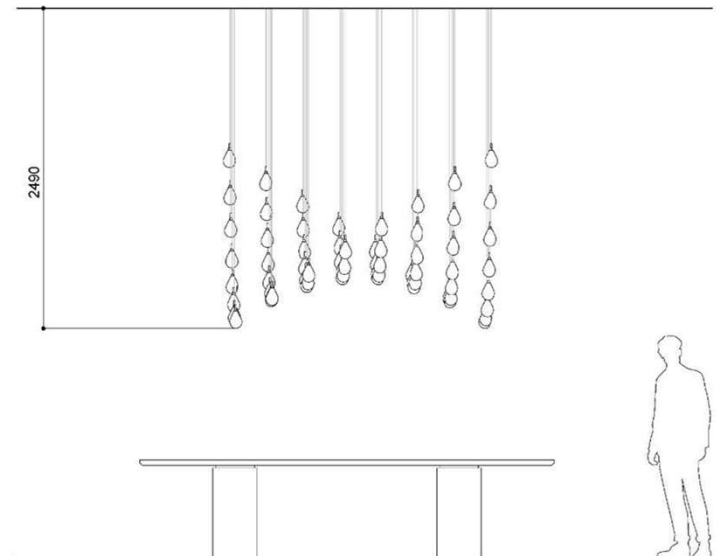

Installation of 26 pcs of Soap mini

Ghazala Bay villa, architect Yasmina Makram, 2021

Ghazala Bay villa, architect Yasmina Makram, 2021

Installation of 27 pcs of Soap mini

Soap / TABLE / CLOUD / 41 pcs

Soap / TABLE / RAY / 64 pcs